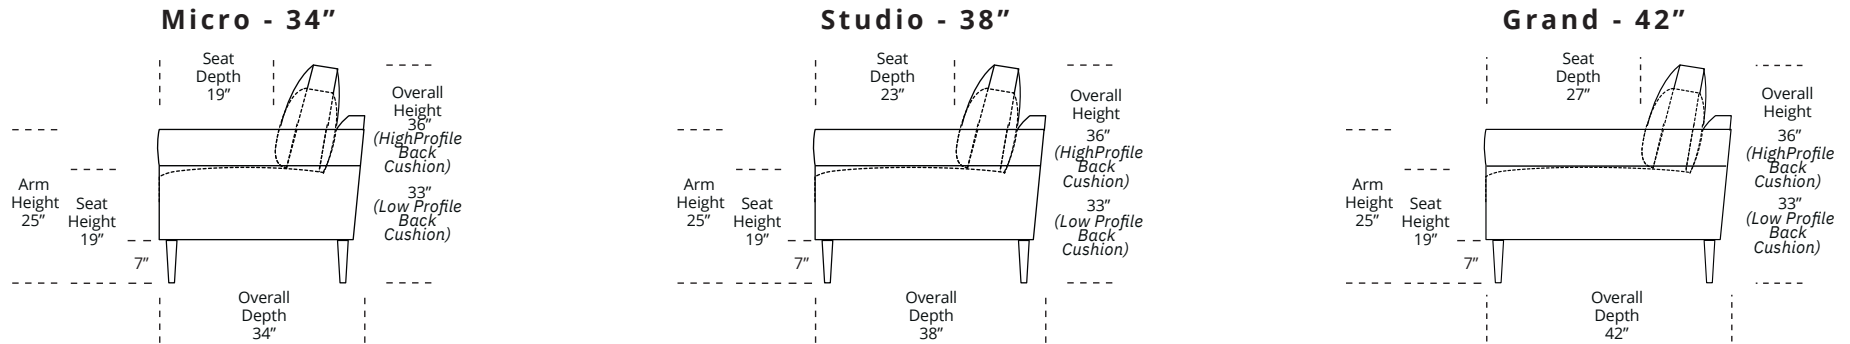

UPHOLSTERED (NO SKIRT):