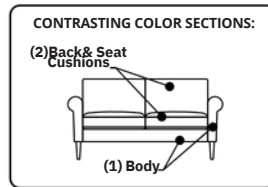

Frame Options:

► Upholstered (No skirt):

- **Grand - 42"**
  - Multi-Cushion
  - Bench Cushion
- **Studio - 38"**
  - Multi-Cushion
  - Bench Cushion
- **Micro - 34"**
  - Multi-Cushion
  - Bench Cushion

► Skirted (Upcharge):

- **Grand - 42"**
  - Multi-Cushion
  - Bench Cushion
- **Studio - 38"**
  - Multi-Cushion
  - Bench Cushion
- **Micro - 34"**
  - Multi-Cushion
  - Bench Cushion

*Swivel chair available for skirted option only Options:

Back & Seat Cushions:

- **Foam**
- **Down (Upcharge)**
- **Trillium (Upcharge)**

Back Cushions:

- **Standard**
- **Tall (+3")**

High Leg available with:

- **Wood Leg**
  - Dune
  - Ebony
  - Mink
  - Oiled Ash
  - Natural Walnut
- **Metal Leg**
  - Antique Brass
  - Burnished Bronze
  - Polished Nickel

Standard Features:

Advanced unidirectional suspension system
Foam: Premium high-density, high-resiliency foam seat cushions with fiber filled back cushions
Loose back and seat cushions
Single-needle top-stitch
Limited lifetime warranty on frame and suspension
Quick-ship delivery

Construction Notes:

Down: Premium high-density, high-resiliency foam seat cushions encased in down with down-blend filled back cushions

Trillium: Premium high-density, high-resiliency foam seat cushions encased in Trillium with Trillium filled back cushions

Contrasting seat and back cushions (two-tone) available

A: Grand 42", Studio 38", Micro 34"