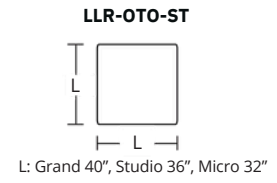

L: Grand 40", Studio 36", Micro 32"