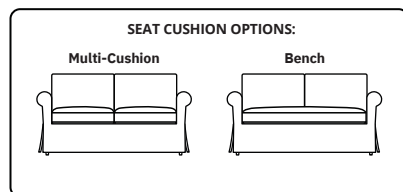

SKIRTED:

Note: Skirted version includes a concealed leg in Stained Walnut finish (not available as an option on non-skirted styles).

Note: Dotted line indicates seam on leather, Ultrasuede® and up the roll fabrics. Seams are eliminated with railroaded fabrics, except on chaise (SCH, LCH) to maintain consistent nap direction across the entire sectional.