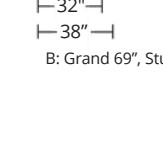

Contrasting seat and back cushions (two-tone) available

A: Grand 42", Studio 38", Micro 34"

B: Grand 69", Studio 61", Micro 57"

L: Grand 40", Studio 36", Micro 32"

C: Grand 60", Studio 56", Micro 52"

D: Grand 98", Studio 94", Micro 90"
E: Grand 77", Studio 73", Micro 69"