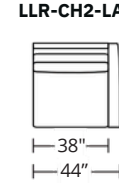

Frame Options:

► Upholstered (No skirt):

- **Grand - 42"**
  - Multi-Cushion
  - Bench Cushion
- **Studio - 38"**
  - Multi-Cushion
  - Bench Cushion
- **Micro - 34"**
  - Multi-Cushion
  - Bench Cushion

► Skirted (Upcharge):

- **Grand - 42"**
  - Multi-Cushion
  - Bench Cushion
- **Studio - 38"**
  - Multi-Cushion
  - Bench Cushion
- **Micro - 34"**
  - Multi-Cushion
  - Bench Cushion

*Swivel chair available for skirted option only Options:

Back & Seat Cushions:

- **Foam**
- **Down (Upcharge)**
- **Trillium (Upcharge)**

Back Cushions:

- **Standard**
- **Tall (+3")**

High Leg available with:

- **Wood Leg**
  - Dune
  - Ebony
  - Mink
  - Oiled Ash
  - Natural Walnut
- **Metal Leg**
  - Antique Brass
  - Burnished Bronze
  - Polished Nickel

Standard Features:

Advanced unidirectional suspension system
Foam: Premium high-density, high-resiliency foam seat cushions with fiber filled back cushions
Loose back and seat cushions
Single-needle top-stitch
Limited lifetime warranty on frame and suspension
Quick-ship delivery

Construction Notes:

Down: Premium high-density, high-resiliency foam seat cushions encased in down with down-blend filled back cushions

Trillium: Premium high-density, high-resiliency foam seat cushions encased in Trillium with Trillium filled back cushions

Contrasting seat and back cushions (two-tone) available

A: Grand 42", Studio 38", Micro 34"