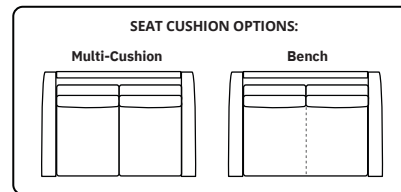

UPHOLSTERED (NO SKIRT):