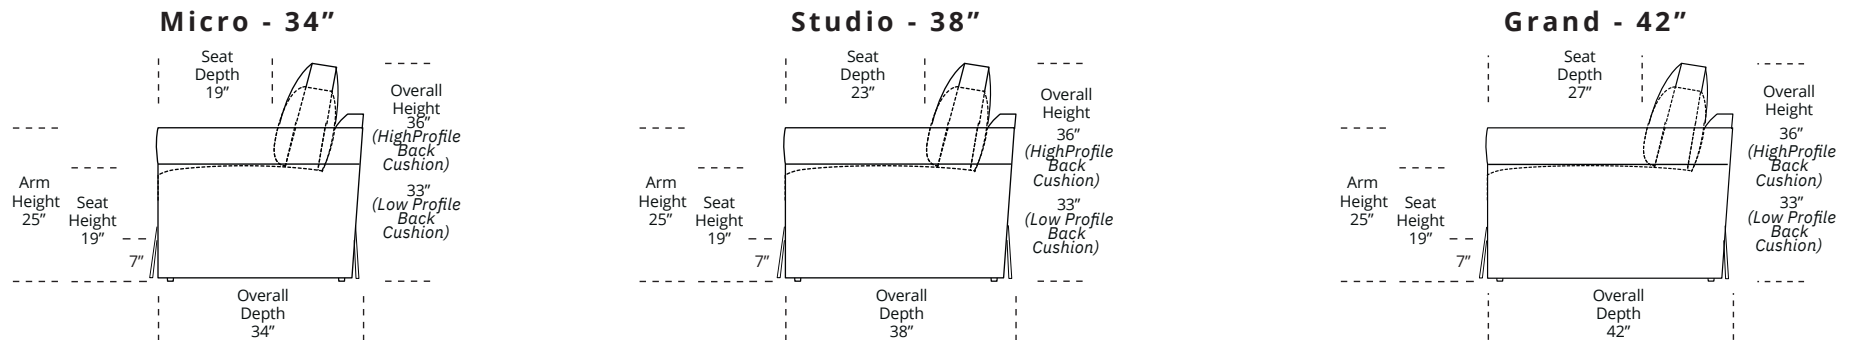

SKIRTED:

Note: Skirted version includes a concealed leg in Stained Walnut finish (not available as an option on non-skirted styles).

Note: Dotted line indicates seam on leather, Ultrasuede® and up the roll fabrics. Seams are eliminated with railroaded fabrics, except on chaise (SCH, LCH) to maintain consistent nap direction across the entire sectional.