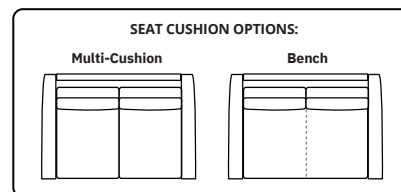

SKIRTED:

Note: Skirted version includes a concealed leg in Stained Walnut finish (not available as an option on non-skirted styles).

Note: Dotted line indicates seam on leather, Ultrasuede® and up the roll fabrics. Seams are eliminated with railroaded fabrics, except on chaise (SCH, LCH) to maintain consistent nap direction across the entire sectional.