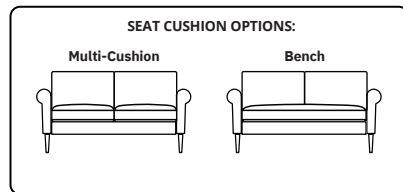

UPHOLSTERED (NO SKIRT):