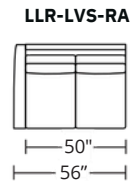

Frame Options:

► Upholstered (No skirt):

- **Grand - 42"**
  - Multi-Cushion
  - Bench Cushion
- **Studio - 38"**
  - Multi-Cushion
  - Bench Cushion
- **Micro - 34"**
  - Multi-Cushion
  - Bench Cushion

► Skirted (Upcharge):

- **Grand - 42"**
  - Multi-Cushion
  - Bench Cushion
- **Studio - 38"**
  - Multi-Cushion
  - Bench Cushion
- **Micro - 34"**
  - Multi-Cushion
  - Bench Cushion

*Swivel chair available for skirted option only Options:

Back & Seat Cushions:

- **Foam**
- **Down (Upcharge)**
- **Trillium (Upcharge)**

Back Cushions:

- **Standard**
- **Tall (+3")**

High Leg available with:

- **Wood Leg**
  - Dune
  - Ebony
  - Mink
  - Oiled Ash
  - Natural Walnut
- **Metal Leg**
  - Antique Brass
  - Burnished Bronze
  - Polished Nickel

Standard Features:

Advanced unidirectional suspension system
Foam: Premium high-density, high-resiliency foam seat cushions with fiber filled back cushions
Loose back and seat cushions
Single-needle top-stitch
Limited lifetime warranty on frame and suspension
Quick-ship delivery

Construction Notes:

Down: Premium high-density, high-resiliency foam seat cushions encased in down with down-blend filled back cushions

Trillium: Premium high-density, high-resiliency foam seat cushions encased in Trillium with Trillium filled back cushions

Contrasting seat and back cushions (two-tone) available

A: Grand 42", Studio 38", Micro 34"