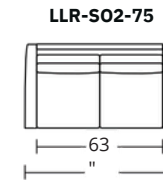

Frame Options:

► Upholstered (No skirt):

- **Grand - 42"**
  - Multi-Cushion
  - Bench Cushion
- **Studio - 38"**
  - Multi-Cushion
  - Bench Cushion
- **Micro - 34"**
  - Multi-Cushion
  - Bench Cushion

► Skirted (Upcharge):

- **Grand - 42"**
  - Multi-Cushion
  - Bench Cushion
- **Studio - 38"**
  - Multi-Cushion
  - Bench Cushion
- **Micro - 34"**
  - Multi-Cushion
  - Bench Cushion

*Swivel chair available for skirted option only Options:

Back & Seat Cushions:

- **Foam**
- **Down (Upcharge)**
- **Trillium (Upcharge)**

Back Cushions:

- **Standard**
- **Tall (+3")**

High Leg available with:

- **Wood Leg**
  - Dune
  - Ebony
  - Mink
  - Oiled Ash
  - Natural Walnut
- **Metal Leg**
  - Antique Brass
  - Burnished Bronze
  - Polished Nickel

Standard Features:

Advanced unidirectional suspension system
Foam: Premium high-density, high-resiliency foam seat cushions with fiber filled back cushions
Loose back and seat cushions
Single-needle top-stitch
Limited lifetime warranty on frame and suspension
Quick-ship delivery

Construction Notes:

Down: Premium high-density, high-resiliency foam seat cushions encased in down with down-blend filled back cushions

Trillium: Premium high-density, high-resiliency foam seat cushions encased in Trillium with Trillium filled back cushions

Contrasting seat and back cushions (two-tone) available

A: Grand 42", Studio 38", Micro 34"