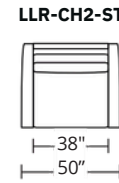

Frame Options:

► Upholstered (No skirt):

- **Grand - 42"**
  - Multi-Cushion
  - Bench Cushion
- **Studio - 38"**
  - Multi-Cushion
  - Bench Cushion
- **Micro - 34"**
  - Multi-Cushion
  - Bench Cushion

► Skirted (Upcharge):

- **Grand - 42"**
  - Multi-Cushion
  - Bench Cushion
- **Studio - 38"**
  - Multi-Cushion
  - Bench Cushion
- **Micro - 34"**
  - Multi-Cushion
  - Bench Cushion

*Swivel chair available for skirted option only Options:

Back & Seat Cushions:

- **Foam**
- **Down (Upcharge)**
- **Trillium (Upcharge)**

Back Cushions:

- **Standard**
- **Tall (+3")**

High Leg available with:

- **Wood Leg**
  - Dune
  - Ebony
  - Mink
  - Oiled Ash
  - Natural Walnut
- **Metal Leg**
  - Antique Brass
  - Burnished Bronze
  - Polished Nickel

Standard Features:

Advanced unidirectional suspension system
Foam: Premium high-density, high-resiliency foam seat cushions with fiber filled back cushions
Loose back and seat cushions
Single-needle top-stitch
Limited lifetime warranty on frame and suspension
Quick-ship delivery

Construction Notes:

Down: Premium high-density, high-resiliency foam seat cushions encased in down with down-blend filled back cushions

Trillium: Premium high-density, high-resiliency foam seat cushions encased in Trillium with Trillium filled back cushions

Contrasting seat and back cushions (two-tone) available

A: Grand 42", Studio 38", Micro 34"