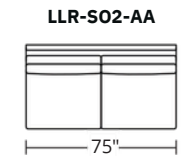

Frame Options:

► Upholstered (No skirt):

- **Grand - 42"**
  - Multi-Cushion
  - Bench Cushion
- **Studio - 38"**
  - Multi-Cushion
  - Bench Cushion
- **Micro - 34"**
  - Multi-Cushion
  - Bench Cushion

► Skirted (Upcharge):

- **Grand - 42"**
  - Multi-Cushion
  - Bench Cushion
- **Studio - 38"**
  - Multi-Cushion
  - Bench Cushion
- **Micro - 34"**
  - Multi-Cushion
  - Bench Cushion

*Swivel chair available for skirted option only Options:

Back & Seat Cushions:

- **Foam**
- **Down (Upcharge)**
- **Trillium (Upcharge)**

Back Cushions:

- **Standard**
- **Tall (+3")**

High Leg available with:

- **Wood Leg**
  - Dune
  - Ebony
  - Mink
  - Oiled Ash
  - Natural Walnut
- **Metal Leg**
  - Antique Brass
  - Burnished Bronze
  - Polished Nickel

Standard Features:

Advanced unidirectional suspension system
Foam: Premium high-density, high-resiliency foam seat cushions with fiber filled back cushions
Loose back and seat cushions
Single-needle top-stitch
Limited lifetime warranty on frame and suspension
Quick-ship delivery

Construction Notes:

Down: Premium high-density, high-resiliency foam seat cushions encased in down with down-blend filled back cushions

Trillium: Premium high-density, high-resiliency foam seat cushions encased in Trillium with Trillium filled back cushions

Contrasting seat and back cushions (two-tone) available

A: Grand 42", Studio 38", Micro 34"