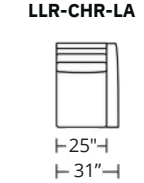

Frame Options:

► Upholstered (No skirt):

- **Grand - 42"**
  - Multi-Cushion
  - Bench Cushion
- **Studio - 38"**
  - Multi-Cushion
  - Bench Cushion
- **Micro - 34"**
  - Multi-Cushion
  - Bench Cushion

► Skirted (Upcharge):

- **Grand - 42"**
  - Multi-Cushion
  - Bench Cushion
- **Studio - 38"**
  - Multi-Cushion
  - Bench Cushion
- **Micro - 34"**
  - Multi-Cushion
  - Bench Cushion

*Swivel chair available for skirted option only Options:

Back & Seat Cushions:

- **Foam**
- **Down (Upcharge)**
- **Trillium (Upcharge)**

Back Cushions:

- **Standard**
- **Tall (+3")**

High Leg available with:

- **Wood Leg**
  - Dune
  - Ebony
  - Mink
  - Oiled Ash
  - Natural Walnut
- **Metal Leg**
  - Antique Brass
  - Burnished Bronze
  - Polished Nickel

Standard Features:

Advanced unidirectional suspension system
Foam: Premium high-density, high-resiliency foam seat cushions with fiber filled back cushions
Loose back and seat cushions
Single-needle top-stitch
Limited lifetime warranty on frame and suspension
Quick-ship delivery

Construction Notes:

Down: Premium high-density, high-resiliency foam seat cushions encased in down with down-blend filled back cushions

Trillium: Premium high-density, high-resiliency foam seat cushions encased in Trillium with Trillium filled back cushions

Contrasting seat and back cushions (two-tone) available

A: Grand 42", Studio 38", Micro 34"