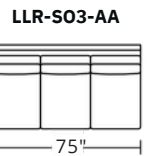

Frame Options:

► Upholstered (No skirt):

- **Grand - 42"**
  - Multi-Cushion
  - Bench Cushion
- **Studio - 38"**
  - Multi-Cushion
  - Bench Cushion
- **Micro - 34"**
  - Multi-Cushion
  - Bench Cushion

► Skirted (Upcharge):

- **Grand - 42"**
  - Multi-Cushion
  - Bench Cushion
- **Studio - 38"**
  - Multi-Cushion
  - Bench Cushion
- **Micro - 34"**
  - Multi-Cushion
  - Bench Cushion

*Swivel chair available for skirted option only Options:

Back & Seat Cushions:

- **Foam**
- **Down (Upcharge)**
- **Trillium (Upcharge)**

Back Cushions:

- **Standard**
- **Tall (+3")**

High Leg available with:

- **Wood Leg**
  - Dune
  - Ebony
  - Mink
  - Oiled Ash
  - Natural Walnut
- **Metal Leg**
  - Antique Brass
  - Burnished Bronze
  - Polished Nickel

Standard Features:

Advanced unidirectional suspension system
Foam: Premium high-density, high-resiliency foam seat cushions with fiber filled back cushions
Loose back and seat cushions
Single-needle top-stitch
Limited lifetime warranty on frame and suspension
Quick-ship delivery

Construction Notes:

Down: Premium high-density, high-resiliency foam seat cushions encased in down with down-blend filled back cushions

Trillium: Premium high-density, high-resiliency foam seat cushions encased in Trillium with Trillium filled back cushions

Contrasting seat and back cushions (two-tone) available

A: Grand 42", Studio 38", Micro 34"