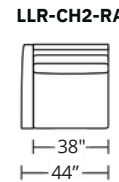

Frame Options:

► Upholstered (No skirt):

- **Grand - 42"**
  - Multi-Cushion
  - Bench Cushion
- **Studio - 38"**
  - Multi-Cushion
  - Bench Cushion
- **Micro - 34"**
  - Multi-Cushion
  - Bench Cushion

► Skirted (Upcharge):

- **Grand - 42"**
  - Multi-Cushion
  - Bench Cushion
- **Studio - 38"**
  - Multi-Cushion
  - Bench Cushion
- **Micro - 34"**
  - Multi-Cushion
  - Bench Cushion

*Swivel chair available for skirted option only Options:

Back & Seat Cushions:

- **Foam**
- **Down (Upcharge)**
- **Trillium (Upcharge)**

Back Cushions:

- **Standard**
- **Tall (+3")**

High Leg available with:

- **Wood Leg**
  - Dune
  - Ebony
  - Mink
  - Oiled Ash
  - Natural Walnut
- **Metal Leg**
  - Antique Brass
  - Burnished Bronze
  - Polished Nickel

Standard Features:

Advanced unidirectional suspension system
Foam: Premium high-density, high-resiliency foam seat cushions with fiber filled back cushions
Loose back and seat cushions
Single-needle top-stitch
Limited lifetime warranty on frame and suspension
Quick-ship delivery

Construction Notes:

Down: Premium high-density, high-resiliency foam seat cushions encased in down with down-blend filled back cushions

Trillium: Premium high-density, high-resiliency foam seat cushions encased in Trillium with Trillium filled back cushions

Contrasting seat and back cushions (two-tone) available

A: Grand 42", Studio 38", Micro 34"