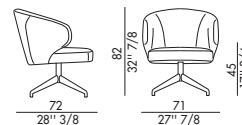

Informazioni tecniche / Technical informations

Poltroncina imbottita con base girevole a 4 razze in alluminio verniciato.

Nero V01
Titanio V04
Bronzo V05

Rivestimento non sfoderabile.

H 140 cm x L 200 cm 3,80 m²

Upholstered armchair with painted swivel 4 ways base.

Black V01
Titanium V04
Bronze V05

Cover not removable.

H 140 cm x L 200 cm 3,80 m²