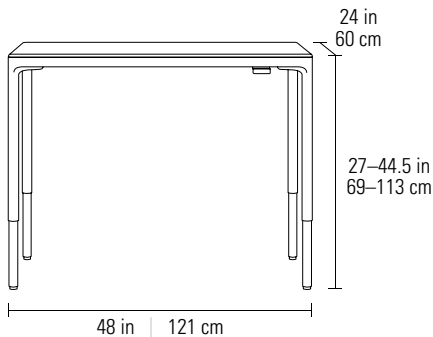

**6761** LIFT DESK (48"X24" DESKTOP)

Overall Dimensions 27–44.5H x 44 x 24 in | 69–113H x 121 x 60 cm  
 Weight Capacity 100 lbs | 45 kg  
 Weight 107 lbs | 49 kg

**6762** LIFT DESK (66"X28" DESKTOP)

Overall Dimensions 27–44.5H x 66 x 28 in | 69–113H x 168 x 71 cm  
 Weight Capacity 100 lbs | 45 kg  
 Weight 144 lbs | 65 kg

Overall Dimensions 29H x 66 x 28 in | 74H x 168 x 71 cm  
 Weight Capacity 100 lbs | 45 kg  
 Weight 127 lbs | 58 kg

### 6767 LARGE ADJUSTABLE PANEL

Overall Dimensions 14H x 57 x 3.5 in | 36H x 144 x 9 cm

Overall Dimensions 4H x 31 x 15.25 in | 10H x 79 x 38 cm  
 Interior Dimensions 1.75H x 24.5 x 13.5 in | 4H x 63 x 34 cm