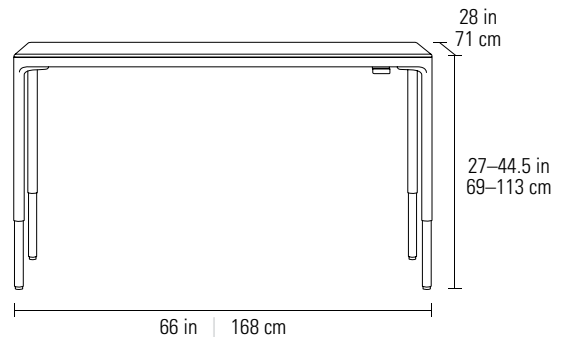

**6761** LIFT DESK (48"X24" DESKTOP)

Overall Dimensions 27–44.5H x 44 x 24 in | 69–113H x 121 x 60 cm  
 Weight Capacity 100 lbs | 45 kg  
 Weight 107 lbs | 49 kg

**6762** LIFT DESK (66"X28" DESKTOP)

Overall Dimensions 27–44.5H x 66 x 28 in | 69–113H x 168 x 71 cm  
 Weight Capacity 100 lbs | 45 kg  
 Weight 144 lbs | 65 kg

Overall Dimensions 29H x 66 x 28 in | 74H x 168 x 71 cm  
 Weight Capacity 100 lbs | 45 kg  
 Weight 127 lbs | 58 kg

### 6767 LARGE ADJUSTABLE PANEL

Overall Dimensions 14H x 57 x 3.5 in | 36H x 144 x 9 cm

Overall Dimensions 4H x 31 x 15.25 in | 10H x 79 x 38 cm  
 Interior Dimensions 1.75H x 24.5 x 13.5 in | 4H x 63 x 34 cm