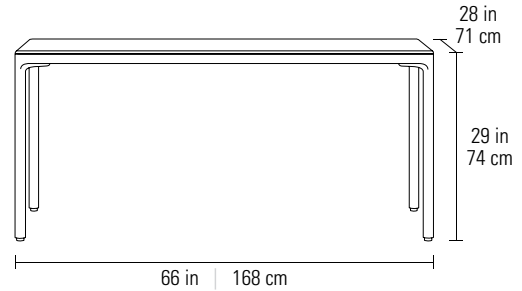

# LUMA™ STATIONARY DESKS

**6761S** STATIONARY DESK (48"X24" DESKTOP)

Overall Dimensions 29H x 48 x 24 in | 74H x 121 x 60 cm  
 Weight Capacity 100 lbs | 45 kg  
 Weight 90 lbs | 41 kg

**6762S** STATIONARY DESK (66"X28" DESKTOP)

Overall Dimensions 29H x 66 x 28 in | 74H x 168 x 71 cm  
 Weight Capacity 100 lbs | 45 kg  
 Weight 127 lbs | 58 kg

### 6767 LARGE ADJUSTABLE PANEL

Overall Dimensions 14H x 57 x 3.5 in | 36H x 144 x 9 cm

Overall Dimensions 4H x 31 x 15.25 in | 10H x 79 x 38 cm  
 Interior Dimensions 1.75H x 24.5 x 13.5 in | 4H x 63 x 34 cm