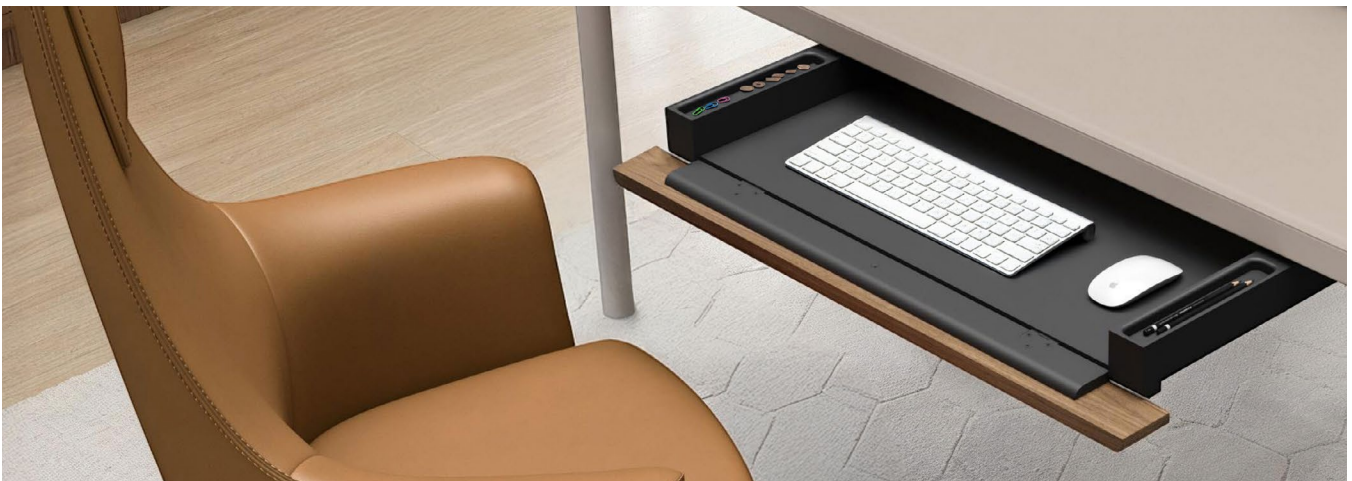

6769 KEYBOARD / STORAGE DRAWER

- Can be mounted in multiple positions depending on desk configuration
- Lined with nonslip materials that also serves as a mousepad
- Side compartments keep smaller items close at hand

Overall Dimensions 4H x 31 x 15.25 in | 10H x 79 x 38 cm
Interior Dimensions 1.75H x 24.5 x 13.5 in | 4H x 63 x 34 cm