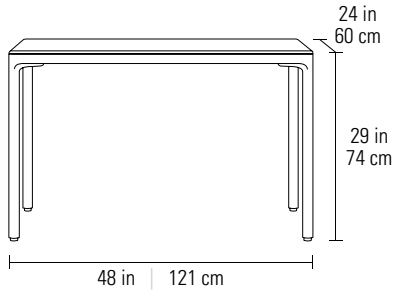

**6761** LIFT DESK (48"X24" DESKTOP)

Overall Dimensions 27–44.5H x 44 x 24 in | 69–113H x 121 x 60 cm  
 Weight Capacity 100 lbs | 45 kg  
 Weight 107 lbs | 49 kg

**6762** LIFT DESK (66"X28" DESKTOP)

Overall Dimensions 27–44.5H x 66 x 28 in | 69–113H x 168 x 71 cm  
 Weight Capacity 100 lbs | 45 kg  
 Weight 144 lbs | 65 kg

# LUMA™ STATIONARY DESKS

**6761S** STATIONARY DESK (48"X24" DESKTOP)

Overall Dimensions 29H x 48 x 24 in | 74H x 121 x 60 cm  
 Weight Capacity 100 lbs | 45 kg  
 Weight 90 lbs | 41 kg

**6762S** STATIONARY DESK (66"X28" DESKTOP)

Overall Dimensions 29H x 66 x 28 in | 74H x 168 x 71 cm  
 Weight Capacity 100 lbs | 45 kg  
 Weight 127 lbs | 58 kg

Overall Dimensions 4H x 31 x 15.25 in | 10H x 79 x 38 cm  
 Interior Dimensions 1.75H x 24.5 x 13.5 in | 4H x 63 x 34 cm