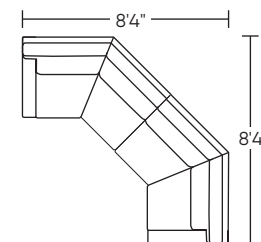

**STATIONARY:**

**Suggested Configurations**

LIS-SO3-LA  
LIS-CNR-ST  
LIS-SO3-RA

LIS-SQS-RA  
LIS-SO3-LA

LIS-WDG-LA  
LIS-WDG-RA

**Note:** Dotted line indicates seam on leather, Ultrasuede® and up the roll fabrics. Seams are eliminated with railroded fabrics.

Scale: 1/8 inch = 1 foot  
All dimensions are approximate and subject to change.  
Specify components from the sitting position.