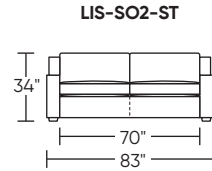

**STATIONARY:**

**Suggested Configurations**

LIS-SO3-LA  
LIS-CNR-ST  
LIS-SO3-RA

LIS-SQS-RA  
LIS-SO3-LA

LIS-WDG-LA  
LIS-WDG-RA

**Note:** Dotted line indicates seam on leather, Ultrasuede® and up the roll fabrics. Seams are eliminated with railroded fabrics.