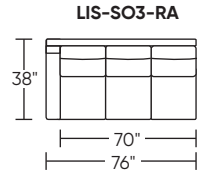

**STATIONARY:**

**Suggested Configurations**

LIS-SO3-LA  
LIS-CNR-ST  
LIS-SO3-RA

LIS-SQS-RA  
LIS-SO3-LA

LIS-WDG-LA  
LIS-WDG-RA

**Note:** Dotted line indicates seam on leather, Ultrasuede® and up the roll fabrics. Seams are eliminated with railroded fabrics.