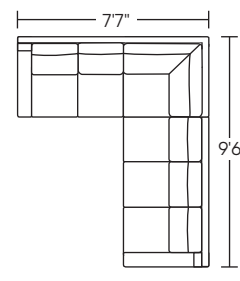

**STATIONARY:**

**Suggested Configurations**

LIS-SO3-LA  
LIS-CNR-ST  
LIS-SO3-RA

LIS-SQS-RA  
LIS-SO3-LA

LIS-WDG-LA  
LIS-WDG-RA

**Note:** Dotted line indicates seam on leather, Ultrasuede® and up the roll fabrics. Seams are eliminated with railroded fabrics.

Scale: 1/8 inch = 1 foot  
All dimensions are approximate and subject to change.  
Specify components from the sitting position.