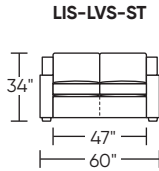

**STATIONARY:**

**Suggested Configurations**

LIS-SO3-LA  
LIS-CNR-ST  
LIS-SO3-RA

LIS-SQS-RA  
LIS-SO3-LA

LIS-WDG-LA  
LIS-WDG-RA

**Note:** Dotted line indicates seam on leather, Ultrasuede® and up the roll fabrics. Seams are eliminated with railroded fabrics.

Scale: 1/8 inch = 1 foot  
All dimensions are approximate and subject to change.  
Specify components from the sitting position.