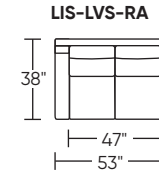

**STATIONARY:**

**Suggested Configurations**

LIS-SO3-LA  
LIS-CNR-ST  
LIS-SO3-RA

LIS-SQS-RA  
LIS-SO3-LA

LIS-WDG-LA  
LIS-WDG-RA

**Note:** Dotted line indicates seam on leather, Ultrasuede® and up the roll fabrics. Seams are eliminated with railroded fabrics.