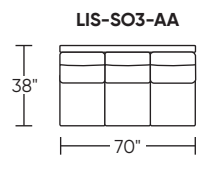

**STATIONARY:**

**Suggested Configurations**

LIS-SO3-LA  
LIS-CNR-ST  
LIS-SO3-RA

LIS-SQS-RA  
LIS-SO3-LA

LIS-WDG-LA  
LIS-WDG-RA

**Note:** Dotted line indicates seam on leather, Ultrasuede® and up the roll fabrics. Seams are eliminated with railroded fabrics.