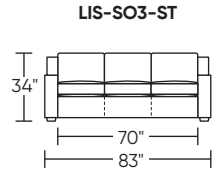

**STATIONARY:**

**Suggested Configurations**

LIS-SO3-LA  
LIS-CNR-ST  
LIS-SO3-RA

LIS-SQS-RA  
LIS-SO3-LA

LIS-WDG-LA  
LIS-WDG-RA

**Note:** Dotted line indicates seam on leather, Ultrasuede® and up the roll fabrics. Seams are eliminated with railroded fabrics.