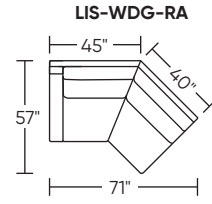

**STATIONARY:**

**Suggested Configurations**

LIS-SO3-LA  
LIS-CNR-ST  
LIS-SO3-RA

LIS-SQS-RA  
LIS-SO3-LA

LIS-WDG-LA  
LIS-WDG-RA

**Note:** Dotted line indicates seam on leather, Ultrasuede® and up the roll fabrics. Seams are eliminated with railroded fabrics.

Scale: 1/8 inch = 1 foot  
All dimensions are approximate and subject to change.  
Specify components from the sitting position.