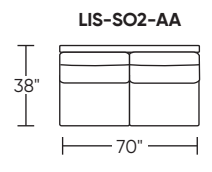

**STATIONARY:**

**Suggested Configurations**

LIS-SO3-LA  
LIS-CNR-ST  
LIS-SO3-RA

LIS-SQS-RA  
LIS-SO3-LA

LIS-WDG-LA  
LIS-WDG-RA

**Note:** Dotted line indicates seam on leather, Ultrasuede® and up the roll fabrics. Seams are eliminated with railroded fabrics.