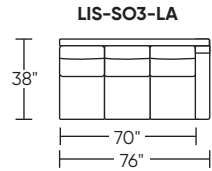

**STATIONARY:**

**Suggested Configurations**

LIS-SO3-LA  
LIS-CNR-ST  
LIS-SO3-RA

LIS-SQS-RA  
LIS-SO3-LA

LIS-WDG-LA  
LIS-WDG-RA

**Note:** Dotted line indicates seam on leather, Ultrasuede® and up the roll fabrics. Seams are eliminated with railroded fabrics.