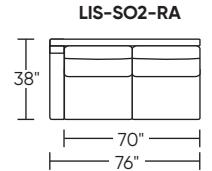

**STATIONARY:**

**Suggested Configurations**

LIS-SO3-LA  
LIS-CNR-ST  
LIS-SO3-RA

LIS-SQS-RA  
LIS-SO3-LA

LIS-WDG-LA  
LIS-WDG-RA

**Note:** Dotted line indicates seam on leather, Ultrasuede® and up the roll fabrics. Seams are eliminated with railroded fabrics.