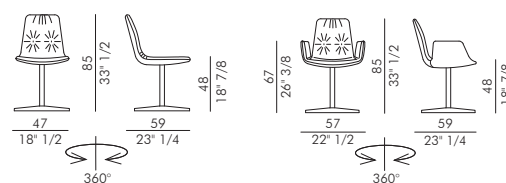

Lisa 4 Ways is the swivel office chair, available with and without armrests and defined by an extremely comfortable seat. This swivel chair looks like a padded armchair and is part of the CSR Eforma design project. The 4-star swivel base is made of painted or brushed aluminium, while the non-removable cover is available in leather, eco-leather or fabric. The Lisa 4 Ways swivel office chair is a modern piece of furniture that reinterprets the classic forms of design, embellishing the details of the craftsmanship and the high-quality materials used. Also available in the version with Lisa 5 Ways wheels.

Informazioni tecniche / Technical informations

LISA

LISA arm

Sedia e poltroncina imbottita con base girevole a 4 razze in alluminio verniciato o spazzolato.

Nero	V01	Titanio	V04
Antracite	V03	Bronzo	V05
Avorio	V08	Alluminio Spaz.	ASP

Cordoncino in ecopelle.

Bianco	1	Beige	11
Antracite	7	Fango	14
Nero	8	Testa di Moro	16

Rivestimento non sfoderabile.

LISA		H 140 cm x L 100 cm		2,00 m ²
LISA arm		H 140 cm x L 120 cm		2,60 m ²

Upholstered chair and armchair with swivel 4 ways base in painted or polished aluminium.

Black	V01	Titanium	V04
Anthracite	V03	Bronze	V05
Ivory	V08	Polished Aluminium	ASP

Piping eco-leather.

Bianco	1	Beige	11
Antracite	7	Fango	14
Nero	8	Testa di Moro	16

Cover not removable.

LISA		H 140 cm x L 100 cm		2,00 m ²
LISA arm		H 140 cm x L 120 cm		2,60 m ²