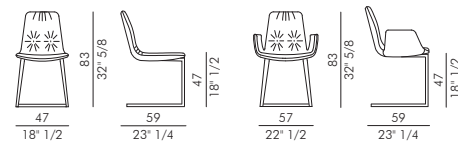

Lisa Cantilever is the padded design chair with a unique style, perfect for giving a distinctive touch to home environments. This padded chair is part of the CSR Eforma design project and presents itself as a padded armchair made intriguing by the original cantilever base in painted metal. Available in leather, eco-leather or fabric, the covering is not removable. The Lisa Cantilever chair is part of the important collection of padded seats with enveloping lines that reinterpret classic shapes in a contemporary key, among which we also find Lisa with wooden perch, Lisa with metal legs and Lisa with wooden legs. This furnishing accessory is a contemporary classic, defined by a versatile and elegant style, perfect for decorating different contexts and environments.

Informazioni tecniche / Technical informations

LISA

LISA arm

Sedia e poltroncina imbottita con base cantilever in metallo verniciato.

Nero	V01	Titanio	V04
Antracite	V03	Bronzo	V05
Avorio	V08	Oro	V06

Cordoncino in ecopelle.

Bianco	1	Beige	11
Antracite	7	Fango	14
Nero	8	Testa di Moro	16

Rivestimento non sfoderabile.

LISA	H 140 cm x L 100 cm	2,00 m ²
LISA arm	H 140 cm x L 120 cm	2,60 m ²

Upholstered chair and armchair with metal painted cantilever base.