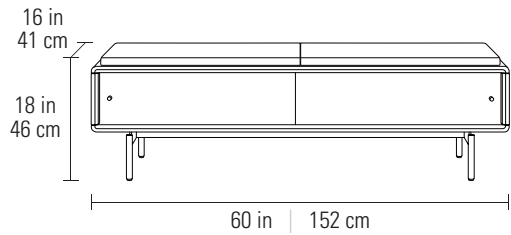

9101 FABRIC CUSHION

Dimensions 18H x 60 x 16 in
46H x 152 x 41 cm

Capacity 350 lbs | 159 kg

Weight 89 lbs | 41 kg

WOOD FINISH

CUSHION FINISH

LINQ® BENCH

9102 LEATHER CUSHION

Dimensions 18H x 60 x 16 in
46H x 152 x 41 cm
Capacity 350 lbs | 159 kg
Weight 89 lbs | 41 kg

WOOD FINISH

CUSHION FINISH

For product info and detailed specs, visit
bdiusa.com/linq