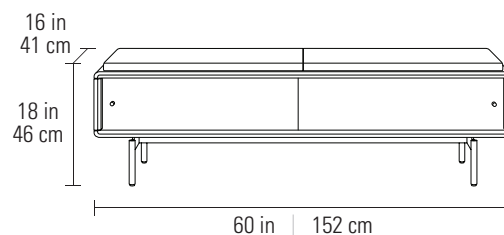

9101 FABRIC CUSHION

Dimensions 18H x 60 x 16 in
46H x 152 x 41 cm

Capacity 350 lbs | 159 kg

Weight 89 lbs | 41 kg

WOOD FINISH

CUSHION FINISH

LINQ® BENCH

9102 LEATHER CUSHION

Dimensions 18H x 60 x 16 in
46H x 152 x 41 cm
Capacity 350 lbs | 159 kg
Weight 89 lbs | 41 kg

WOOD FINISH

CUSHION FINISH

For product info and detailed specs, visit
bdiusa.com/linq