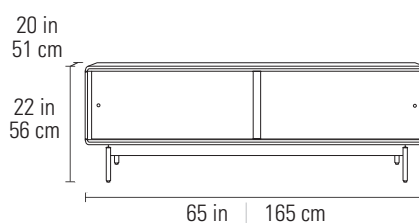

7583 65" LOW PROFILE CONSOLE

Recommended TV Size	up to 70"
Overall Dimensions	22H x 65 x 20 in 56H x 165 x 51 cm
Top Panel Capacity	150 lbs 68 kg
Number of Adjustable Shelves	2
Weight	172 lbs 78 kg

Interior Compartments (x2)

Dimensions	13H x 31 x 18 in 33H x 79 x 45 cm
Bottom Shelf Capacity	100 lbs 45 kg

Adjustable Shelves (x2)

Adj. Shelf Increments	1.25 in 32 mm; 7 positions
Adj. Shelf Capacity	30 lbs 13 kg

For product info and detailed specs, visit bdiusa.com/linq