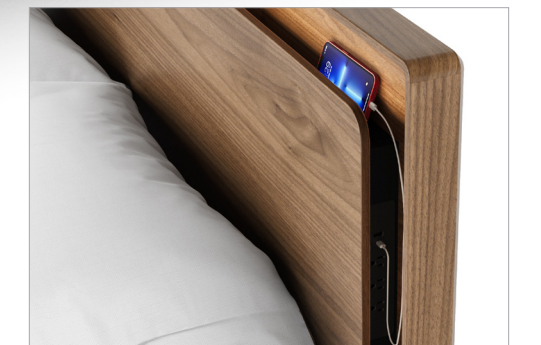

SAVE THE WALLS

Wall levelers extend up to 2" | 5 cm, securing the headboard away from the wall.

CONTOURED EDGE

The bed frame's inner edge is beveled inward to provide a comfortable surface when making the bed.

THOUGHTFUL DESIGN

Rounded edges and recessed legs ensure late-night trips to the fridge don't result in bruised shins or stubbed toes.

CUSHIONED SUPPORT

The bed's inner platform features full-width solid pine slats enveloped in soft upholstery, making installation simple and keep vibration to a minimum.

FULLY CONFIGURABLE

The unique platform and bed frame can be placed at four heights, accommodating mattresses of any size. The platform can be removed, if needed, for use with an adjustable bed frame.

POWER UP

A power strip is concealed on both sides of the bed, providing a convenient charging spot. Each power center includes three standard outlets and one USB-A and USB-C outlet.

SO MANY WAYS TO MAKE YOUR BED