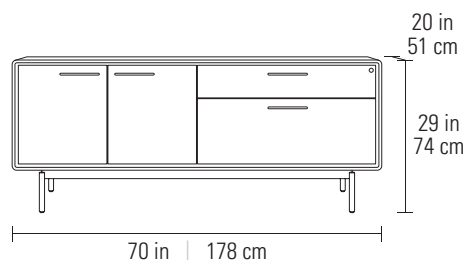

## 6821 EXECUTIVE DESK

Overall Dimensions	29H x 70 x 32 in   74H x 178 x 82 cm
Top Capacity	150 lbs   68 kg
Storage Drawer Capacity	25 lbs   11 kg
File Drawer Capacity	50 lbs   23 kg
Keyboard Drawer Capacity	25 lbs   11 kg
Weight	263 lbs   120 kg

## 6829 CREDENZA

Overall Dimensions	29H x 70 x 20 in   74H x 178 x 51 cm
Top Capacity	150 lbs   68 kg
Storage Drawer Capacity	30 lbs   14 kg
Lateral File Drawer Capacity	50 lbs   23 kg
Adjustable Shelf Capacity	30 lbs   14 kg
Printer Tray Capacity	30 lbs   14 kg
Weight	213 lbs   97 kg