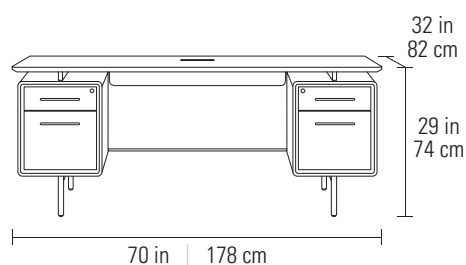

## 6821 EXECUTIVE DESK

Overall Dimensions	29H x 70 x 32 in   74H x 178 x 82 cm
Top Capacity	150 lbs   68 kg
Storage Drawer Capacity	25 lbs   11 kg
File Drawer Capacity	50 lbs   23 kg
Keyboard Drawer Capacity	25 lbs   11 kg
Weight	263 lbs   120 kg

## 6829 CREDENZA

Overall Dimensions	29H x 70 x 20 in   74H x 178 x 51 cm
Top Capacity	150 lbs   68 kg
Storage Drawer Capacity	30 lbs   14 kg
Lateral File Drawer Capacity	50 lbs   23 kg
Adjustable Shelf Capacity	30 lbs   14 kg
Printer Tray Capacity	30 lbs   14 kg
Weight	213 lbs   97 kg