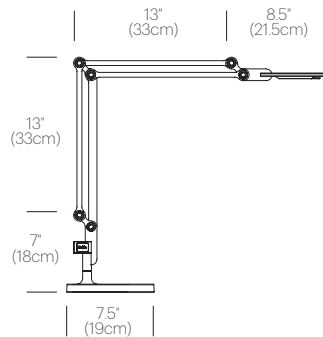

CERTIFICATIONS

FINISHES

DIMENSIONS

LINK MEDIUM TABLE

LINK USB PORT ADD-ON

PRODUCT CODES

Link Medium Table (Silver):	LINK MED TBL SLV
Link Medium Table (White):	LINK MED TBL WHT
Link Medium Table (Black):	LINK MED TBL BLK
Link USB (White)	LINK USB
Link Medium Surface Mount:	Special order only

PACKAGING WEIGHT AND DIMENSIONS

Link Medium:	3.25LBS	33" X 6.5" X 4.5"
	1.5KGS	84cm X 17cm X 11cm
Link Table Base:	7.65LBS	12.5" X 12" X 4"
	3.5KGS	32cm X 30cm X 10cm

NOTES

- Occupancy sensor model available upon request
- Custom requests can be considered on volume orders
- Link USB sold separately

SPECIFICATIONS

- Voltage: 120-240V 50-60Hz
- Power Consumption: 7.5W
- Color Temperature: 3000K
- Luminosity: 350 Lumens
- Luminaire efficacy: 47 Lumens/Watt
- Color Rendition Index: 90 CRI
- 50K hour lifespan
- Cable length: 8' (244cm)
- Global multi-plug adapter available

PACKAGING WEIGHT AND DIMENSIONS

Link Medium:	3.25LBS	33" X 6.5" X 4.5"
	1.5KGS	84cm X 17cm X 11cm
Link Floor Base:	10.1LBS	12.5" X 12" X 1.5"
	4.6KGS	32cm X 30cm X 4cm

NOTES

- Occupancy sensor model available upon request
- Custom requests can be considered on volume orders