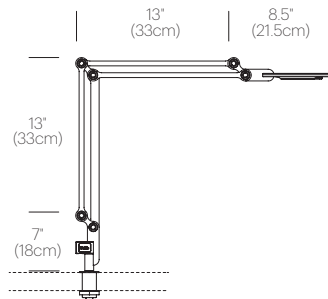

NOTES

- Occupancy sensor model available upon request
- Custom requests can be considered on volume orders
- Link USB sold separately

LINK MEDIUM SURFACE MOUNT