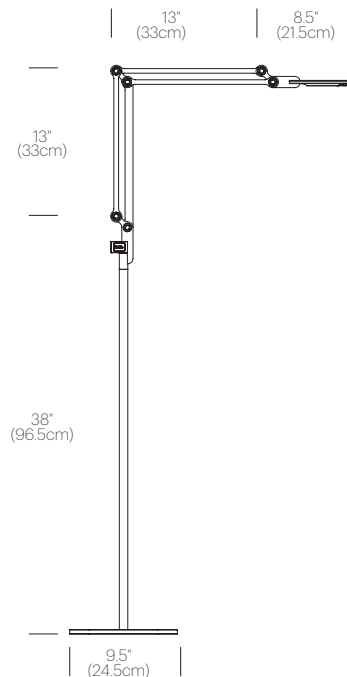

FINISHES

DIMENSIONS

LINK MEDIUM FLOOR