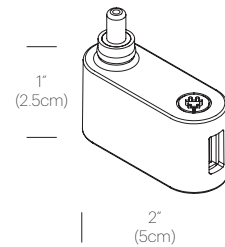

CERTIFICATIONS

FINISHES

DIMENSIONS

LINK MEDIUM TABLE

LINK USB PORT ADD-ON

PRODUCT CODES

Link Medium Table (Silver):	LINK MED TBL SLV
Link Medium Table (White):	LINK MED TBL WHT
Link Medium Table (Black):	LINK MED TBL BLK
Link USB (White)	LINK USB
Link Medium Surface Mount:	Special order only

PACKAGING WEIGHT AND DIMENSIONS

Link Medium:	3.25LBS	33" X 6.5" X 4.5"
	1.5KGS	84cm X 17cm X 11cm
Link Table Base:	7.65LBS	12.5" X 12" X 4"
	3.5KGS	32cm X 30cm X 10cm

NOTES

- Occupancy sensor model available upon request
- Custom requests can be considered on volume orders
- Link USB sold separately