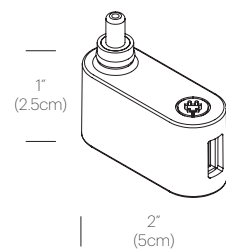

CERTIFICATIONS

FINISHES

DIMENSIONS

LINK MEDIUM FLOOR

LINK USB PORT ADD-ON

PRODUCT CODES

Link Medium Floor (Silver):	LINK MED FLR SLV
Link Medium Floor (White):	LINK MED FLR WHT
Link Medium Floor (Black):	LINK MED FLR BLK
Link USB (White)	LINK USB

PACKAGING WEIGHT AND DIMENSIONS

Link Medium:	3.25LBS	33" X 6.5" X 4.5"
	1.5KGS	84cm X 17cm X 11cm
Link Floor Base:	10.1LBS	12.5" X 12" X 1.5"
	4.6KGS	32cm X 30cm X 4cm

NOTES

- Occupancy sensor model available upon request
- Custom requests can be considered on volume orders