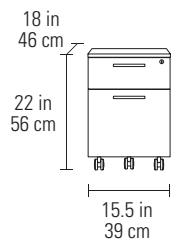

LINEA™ OFFICE

DESIGN **MATTHEW WEATHERLY**

6221 DESK

- Full-width lined keyboard drawer
- Easy-access front and back panels
- Power management tray
- Integrated wire management

Dimensions 29H x 54 x 23.75 in
74H x 137 x 60 cm
Top Capacity 125 lbs | 56.5 kg
Weight 106 lbs | 48 kg

6222 CONSOLE DESK

- Slim profile suits many applications
- Suitable for use with laptop or desktop computers
- Full-width lined keyboard drawer

Dimensions 29H x 47.5 x 18 in
74H x 121 x 46 cm
Top Capacity 125 lbs | 56.5 kg
Weight 68.5 lbs | 31 kg

6227 MOBILE FILE

- Top supply drawer
- File drawer for letter/legal file folders
- Both drawers are secured with one lock
- Locking casters

Dimensions 22H x 15.5 x 18 in
56H x 39 x 46 cm
File Drawer Capacity 40 lbs | 18 kg
Weight 51 lbs | 23 kg

Dimensions 29H x 56.25 x 18 in | 74H x 142.5 x 46 cm
Printer Compartment 16.75H x 17.25 x 16 in | 42.5H x 44 x 40 cm
Lateral File Drawer Capacity 60 lbs | 27 kg
Printer Tray Capacity 25 lbs | 11 kg
Weight 150 lbs | 68 kg