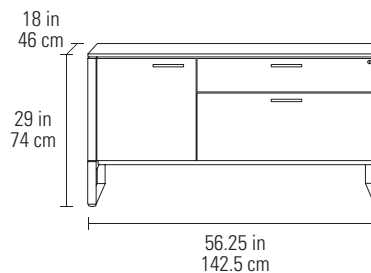

6222 CONSOLE DESK

- Slim profile suits many applications
- Suitable for use with laptop or desktop computers
- Full-width lined keyboard drawer

Dimensions 29H x 47.5 x 18 in
74H x 121 x 46 cm
Top Capacity 125 lbs | 56.5 kg
Weight 68.5 lbs | 31 kg

6227 MOBILE FILE

- Top supply drawer
- File drawer for letter/legal file folders
- Both drawers are secured with one lock
- Locking casters

Dimensions 22H x 15.5 x 18 in
56H x 39 x 46 cm
File Drawer Capacity 40 lbs | 18 kg
Weight 51 lbs | 23 kg

Lower hanging file drawer for letter or legal sized files

6220 MULTIFUNCTION CABINET

- Storage drawer and lateral file drawer that can accommodate letter and/or legal hanging file folders
- Both drawers are secured with one lock
- Removable access panel behind printer compartment may be left off for oversized printers
- Adjustable storage shelf

Dimensions 29H x 56.25 x 18 in | 74H x 142.5 x 46 cm
Printer Compartment 16.75H x 17.25 x 16 in | 42.5H x 44 x 40 cm
Lateral File Drawer Capacity 60 lbs | 27 kg
Printer Tray Capacity 25 lbs | 11 kg
Weight 150 lbs | 68 kg