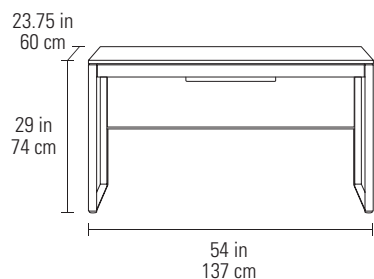

LINEA™ OFFICE

DESIGN **MATTHEW WEATHERLY**

6221 DESK

- Full-width lined keyboard drawer
- Easy-access front and back panels
- Power management tray
- Integrated wire management

Dimensions 29H x 54 x 23.75 in
74H x 137 x 60 cm
Top Capacity 125 lbs | 56.5 kg
Weight 106 lbs | 48 kg

6222 CONSOLE DESK

- Slim profile suits many applications
- Suitable for use with laptop or desktop computers
- Full-width lined keyboard drawer

Dimensions 29H x 47.5 x 18 in
74H x 121 x 46 cm
Top Capacity 125 lbs | 56.5 kg
Weight 68.5 lbs | 31 kg

6227 MOBILE FILE

- Top supply drawer
- File drawer for letter/legal file folders
- Both drawers are secured with one lock
- Locking casters

Dimensions 22H x 15.5 x 18 in
56H x 39 x 46 cm
File Drawer Capacity 40 lbs | 18 kg
Weight 51 lbs | 23 kg

Dimensions 29H x 56.25 x 18 in | 74H x 142.5 x 46 cm
Printer Compartment 16.75H x 17.25 x 16 in | 42.5H x 44 x 40 cm
Lateral File Drawer Capacity 60 lbs | 27 kg
Printer Tray Capacity 25 lbs | 11 kg
Weight 150 lbs | 68 kg