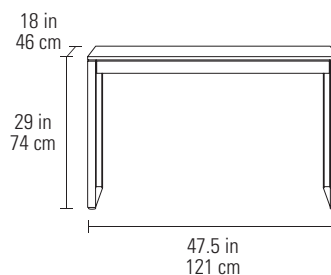

LINEA™ OFFICE

DESIGN **MATTHEW WEATHERLY**

6221 DESK

- Full-width lined keyboard drawer
- Easy-access front and back panels
- Power management tray
- Integrated wire management

Dimensions 29H x 54 x 23.75 in
74H x 137 x 60 cm
Top Capacity 125 lbs | 56.5 kg
Weight 106 lbs | 48 kg

6222 CONSOLE DESK

- Slim profile suits many applications
- Suitable for use with laptop or desktop computers
- Full-width lined keyboard drawer

Dimensions 29H x 47.5 x 18 in
74H x 121 x 46 cm
Top Capacity 125 lbs | 56.5 kg
Weight 68.5 lbs | 31 kg

6227 MOBILE FILE

- Top supply drawer
- File drawer for letter/legal file folders
- Both drawers are secured with one lock
- Locking casters

Dimensions 22H x 15.5 x 18 in
56H x 39 x 46 cm
File Drawer Capacity 40 lbs | 18 kg
Weight 51 lbs | 23 kg

Dimensions 29H x 56.25 x 18 in | 74H x 142.5 x 46 cm
Printer Compartment 16.75H x 17.25 x 16 in | 42.5H x 44 x 40 cm
Lateral File Drawer Capacity 60 lbs | 27 kg
Printer Tray Capacity 25 lbs | 11 kg
Weight 150 lbs | 68 kg