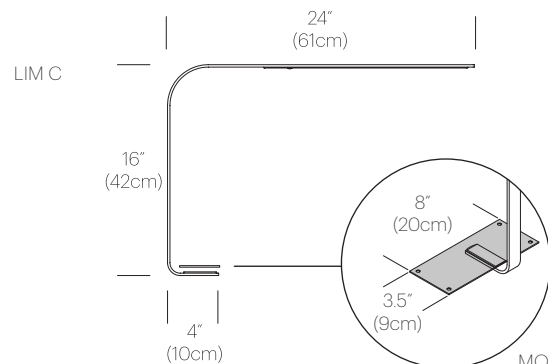

SPECIFICATIONS

- Voltage: 120-240V 50-60Hz
- Power consumption: 7W
- Color temperature: 3000K
- Luminosity: 325 Lumens
- Luminaire efficacy: 46 Lumens/Watt
- Color Rendition Index: 85 CRI
- 50K Hour lifespan
- Cable length: 10' (304cm)
- Global multi-plug adapter available

CERTIFICATIONS

FINISHES

BRUSHED ALUMINUM

GRAPHITE

WHITE

DIMENSIONS

PRODUCT CODES

LIM L Table Brushed Silver:	LIM L TBL SLV BR
LIM L Table Black:	LIM L TBL BLK
LIM L Table White:	LIM L TBL WHT
LIM C Brushed Silver:	LIM C SLV
LIM C Black:	LIM C BLK
LIM C White:	LIM C WHT

PACKAGING WEIGHT AND DIMENSIONS

LIM:	8.95LBS	25.5" X 13.5" X 2.5"
	4.1KGS	65cm X 34cm X 6cm

NOTES

- Occupancy sensor model available upon request
- Custom requests can be considered on volume orders

LIM FLOOR

SPECIFICATIONS

Voltage: 120-240V 50-60Hz
Power consumption: 7W
Color temperature: 3000K
Luminosity: 325 Lumens
Luminaire efficacy: 46 Lumens/Watt
Color Rendition Index: 85 CRI
50K Hour lifespan
Cable length: 10' (304cm)
Global multi-plug adapter available