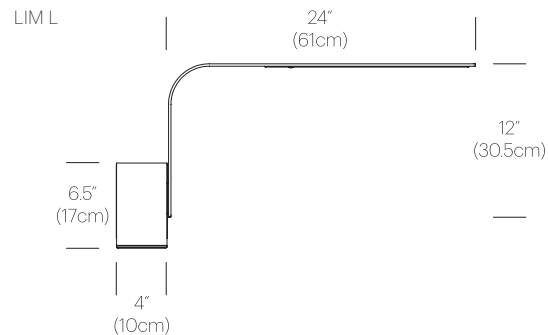

SPECIFICATIONS

- Voltage: 120-240V 50-60Hz
- Power consumption: 7W
- Color temperature: 3000K
- Luminosity: 325 Lumens
- Luminaire efficacy: 46 Lumens/Watt
- Color Rendition Index: 85 CRI
- 50K Hour lifespan
- Cable length: 10' (304cm)
- Global multi-plug adapter available

CERTIFICATIONS

FINISHES

BRUSHED ALUMINUM

GRAPHITE

WHITE

DIMENSIONS

PRODUCT CODES

LIM L Table Brushed Silver:	LIM L TBL SLV BR
LIM L Table Black:	LIM L TBL BLK
LIM L Table White:	LIM L TBL WHT
LIM C Brushed Silver:	LIM C SLV
LIM C Black:	LIM C BLK
LIM C White:	LIM C WHT

PACKAGING WEIGHT AND DIMENSIONS

LIM:	8.95LBS	25.5" X 13.5" X 2.5"
	4.1KGS	65cm X 34cm X 6cm

NOTES

- Occupancy sensor model available upon request
- Custom requests can be considered on volume orders

LIM FLOOR

SPECIFICATIONS

Voltage: 120-240V 50-60Hz
Power consumption: 7W
Color temperature: 3000K
Luminosity: 325 Lumens
Luminaire efficacy: 46 Lumens/Watt
Color Rendition Index: 85 CRI
50K Hour lifespan
Cable length: 10' (304cm)
Global multi-plug adapter available