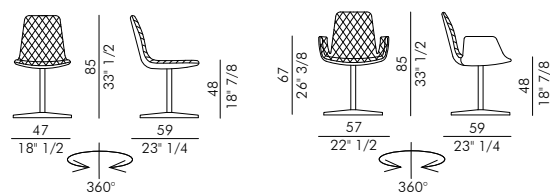

Lenny 4 Ways is the office chair designed to guarantee comfort and support during prolonged sessions such as long working hours. This designer furnishing accessory is part of the CSR Eforma design project and presents itself as the ideal solution for stability and support. The Lenny 4 Ways office chair is padded with a 4-spoke swivel base in painted or brushed aluminum and is available with non-removable cover in leather, eco-leather or fabric. The style is extremely contemporary, creating a pleasant balance with the quilted seat which is instead of classical inspiration. A designer furnishing accessory such as the Lenny 4 Ways chair needs to appear alongside equally important elements: for example sculptural tables such as the Cilindro table with ceramic top. Also available in the Lenny 5 Ways version with wheels.

Informazioni tecniche / Technical informations

LENNY

LENNY arm

Sedia e poltroncina imbottita con base girevole a 4 razze in alluminio verniciato o spazzolato.

Nero	V01	Titanio	V04
Antracite	V03	Bronzo	V05
Avorio	V08	Alluminio Spaz.	ASP

* Non disponibile nei tessuti A e B

Rivestimento non sfoderabile.

LENNY	H 140 cm x L 110 cm	2,00 m ²
LENNY arm	H 140 cm x L 120 cm	2,60 m ²

Upholstered chair and armchair with swivel 4 ways base in painted or polished aluminium.

Black	V01	Titanium	V04
Anthracite	V03	Bronze	V05
Ivory	V08	Polished Aluminium	ASP

* Not available in fabrics A and B

Cover not removable.

LENNY	H 140 cm x L 110 cm	2,00 m ²
LENNY arm	H 140 cm x L 120 cm	2,60 m ²