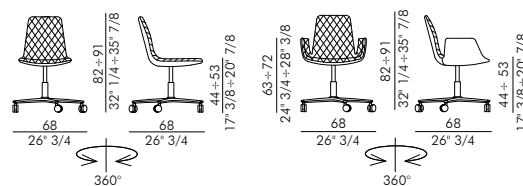

Lenny 5 Ways is the practical and functional office chair, which thanks to the comfortable wheels at the base allows you to move around the room with extreme comfort. Born within the CSR Eforma design project, this office chair is padded and made with a height-adjustable 5-spoke swivel base in brushed aluminium. Available in leather, eco-leather or fabric, the covering is not removable. The Lenny 5 Ways office chair is defined by a contemporary style that perfectly matches the details of the quilted seat that recall a more classic inspiration. Ideal for working environments, it guarantees comfort and support even for long hours of sitting. Also available in the version with Lenny 4 Ways.

Informazioni tecniche / Technical informations

LENNY

LENNY arm

Sedia e poltroncina imbottita con base girevole a 5 razze in alluminio spazzolato, regolabile in altezza.

Alluminio Spazzolato ASP

* Non disponibile nei tessuti A e B

Rivestimento non sfoderabile.

LENNY  H 140 cm x L 110 cm  2,00 m²

LENNY arm  H 140 cm x L 120 cm  2,60 m²

Upholstered chair and armchair with swivel 5 ways base adjustable in height in polished aluminium.

Polished Aluminium ASP

* Not available in fabrics A and B

Cover not removable.

LENNY  H 140 cm x L 110 cm  2,00 m²

LENNY arm  H 140 cm x L 120 cm  2,60 m²