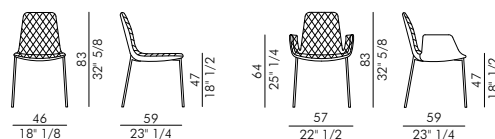

Sedia e poltroncina imbottita con gambe in metallo verniciato.

Nero	V01	Titanio	V04
Antracite	V03	Bronzo	V05
Avorio	V08	Oro	V06

* Non disponibile nei tessuti A e B

Upholstered chair and armchair with metal painted legs.

Black	V01	Titanium	V04
Anthracite	V03	Bronze	V05
Ivory	V08	Gold	V06

* Not available in fabrics A and B

Rivestimento non sfoderabile.

LENNY		H 140 cm x L 110 cm		2,00 m²
LENNY arm		H 140 cm x L 120 cm		2,60 m²

Cover not removable.

LENNY		H 140 cm x L 110 cm		2,00 m²
LENNY arm		H 140 cm x L 120 cm		2,60 m²