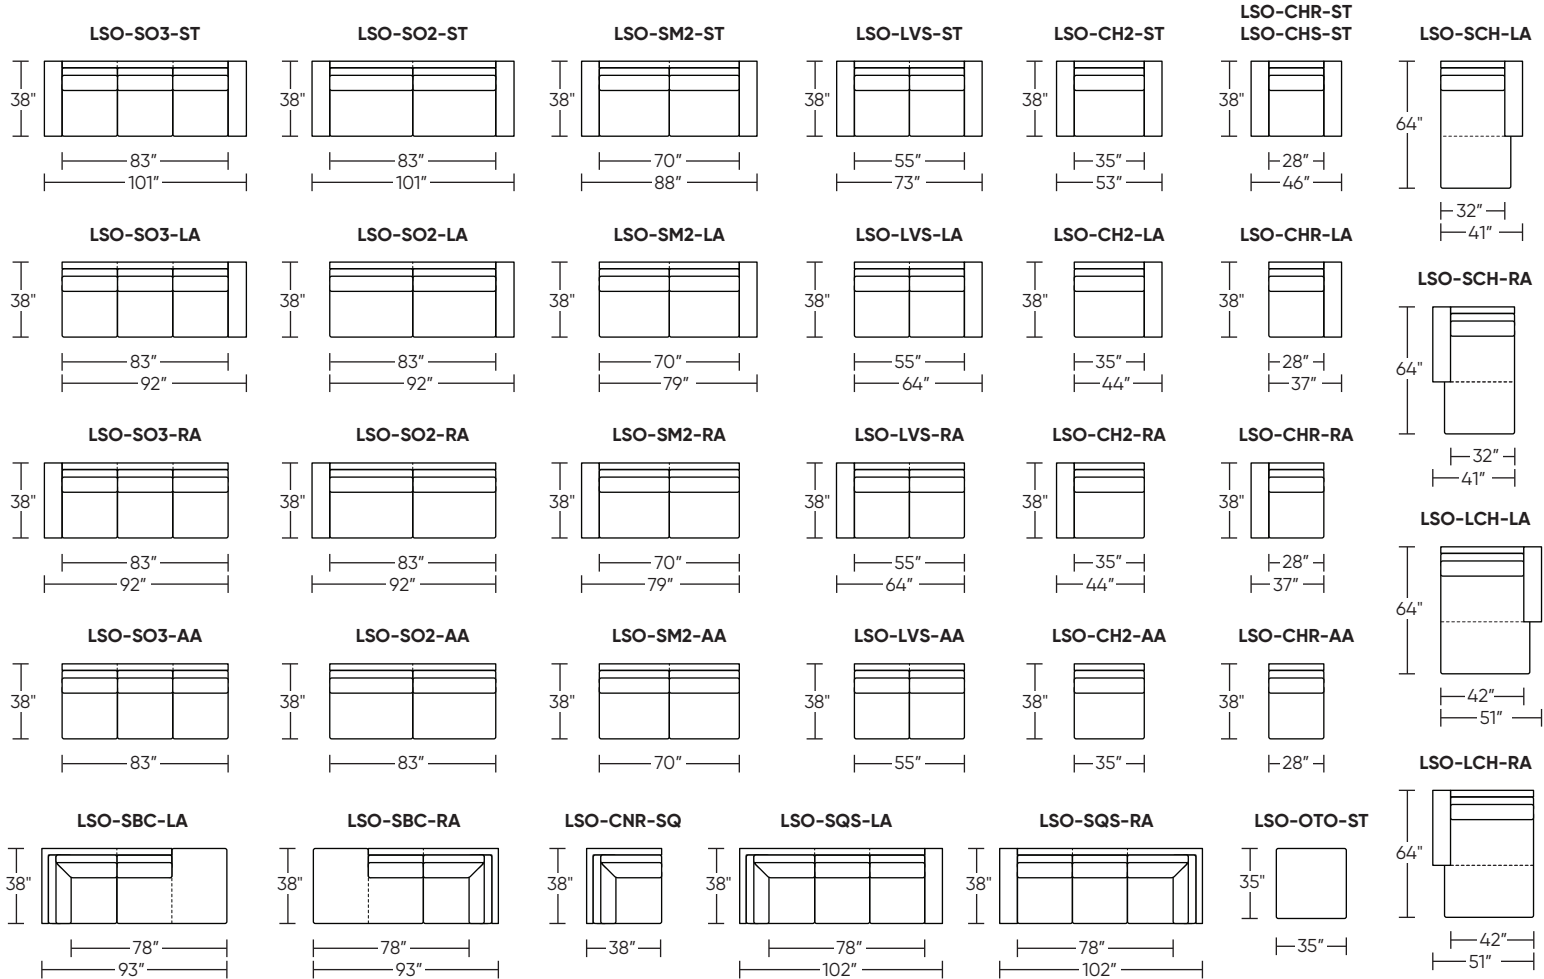

Note: Dotted line indicates seam on leather, Ultrasuede® and up the roll fabrics. Seams are eliminated with railroaded fabrics, except on chaise (SCH, LCH) to maintain consistent nap direction across the entire sectional.