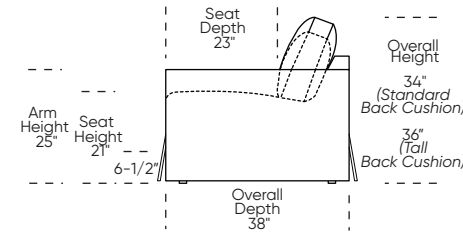

Please use actual leather, fabric, Crypton®, Sunbrella® and Ultrasuede® swatches when specifying furniture as the colors shown may vary due to the printing process.

Scale: 1/8 inch = 1 foot
All dimensions are approximate and subject to change.
Specify components from the sitting position.

UPHOLSTERED (NO SKIRT):

UPHOLSTERED (NO SKIRT):

**Standard Seat Height
High Leg**

**Higher Seat Height
High Leg**

**Standard Seat Height
Low Leg (Hidden Leg is used)**

**Higher Seat Height
Low Leg (Hidden Leg is used)**

SKIRTED:

SKIRTED:

**Standard Seat Height
High Leg**

**Higher Seat Height
High Leg**

**Standard Seat Height
Low Leg (Hidden Leg is used)**

**Higher Seat Height
Low Leg (Hidden Leg is used)**

Note: Skirted version includes a concealed leg in Oiled Ash finish.