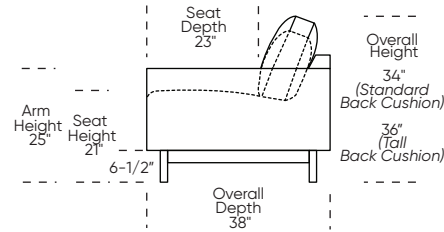

Please use actual leather, fabric, Crypton®, Sunbrella® and Ultrasuede® swatches when specifying furniture as the colors shown may vary due to the printing process.

Scale: 1/8 inch = 1 foot
All dimensions are approximate and subject to change.
Specify components from the sitting position.

UPHOLSTERED (NO SKIRT):

UPHOLSTERED (NO SKIRT):

**Standard Seat Height
High Leg**

**Higher Seat Height
High Leg**

**Standard Seat Height
Low Leg (Hidden Leg is used)**

**Higher Seat Height
Low Leg (Hidden Leg is used)**

SKIRTED:

SKIRTED:

**Standard Seat Height
High Leg**

**Higher Seat Height
High Leg**

**Standard Seat Height
Low Leg (Hidden Leg is used)**

**Higher Seat Height
Low Leg (Hidden Leg is used)**

Note: Skirted version includes a concealed leg in Oiled Ash finish.