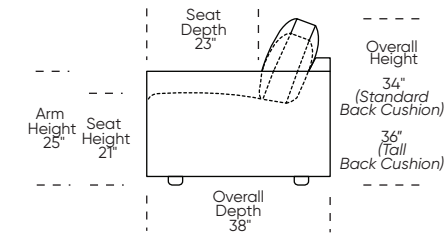

Please use actual leather, fabric, Crypton®, Sunbrella® and Ultrasuede® swatches when specifying furniture as the colors shown may vary due to the printing process.

Scale: 1/8 inch = 1 foot
All dimensions are approximate and subject to change.
Specify components from the sitting position.

UPHOLSTERED (NO SKIRT):

UPHOLSTERED (NO SKIRT):

**Standard Seat Height
High Leg**

**Higher Seat Height
High Leg**

**Standard Seat Height
Low Leg (Hidden Leg is used)**

**Higher Seat Height
Low Leg (Hidden Leg is used)**

SKIRTED:

SKIRTED:

**Standard Seat Height
High Leg**

**Higher Seat Height
High Leg**

**Standard Seat Height
Low Leg (Hidden Leg is used)**

**Higher Seat Height
Low Leg (Hidden Leg is used)**

Note: Skirted version includes a concealed leg in Oiled Ash finish.