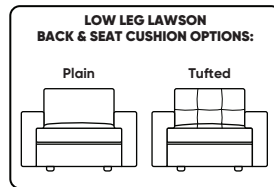

Frame Options:

► **Upholstered (No skirt):**

- **Standard Seat Height - 19"**
 - High Leg
 - Low Leg
- **Higher Seat Height - 21"**
 - High Leg
 - Low Leg

► **Skirted (Upcharge):**

- **Standard Seat Height - 19"**
 - High Leg
 - Low Leg
- **Higher Seat Height - 21"**
 - High Leg
 - Low Leg

Options:

Back & Seat Cushions:

- **Foam**
 - Knife-Edge
 - Tufted
 - Plain
- **Down (Upcharge)**
 - Knife-Edge
 - Tufted
 - Plain
- **Trillium (Upcharge)**
 - Knife-Edge
 - Tufted
 - Plain

Back Cushions:

Construction Notes:

- Plain or Tufted (tufted detail not available with knife-edge back cushion option)
- Loose knife-edge back cushions
- Down:** Premium high-density, high-resiliency foam seat cushions with memory foam inserts encased in down with down-blend filled back cushions
- Trillium:** Premium high-density, high-resiliency foam seat cushions with memory foam inserts encased in Trillium with Trillium filled back cushions

Note: Dotted line indicates seam on leather, Ultrasuede® and up the roll fabrics. Seams are eliminated with railroaded fabrics, except on chaise (SCH, LCH) to maintain consistent nap direction across the entire sectional.