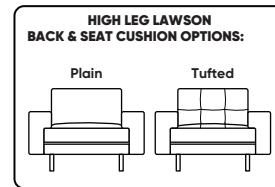

Options:

Back & Seat Cushions:

- **Foam**
 - Knife-Edge
 - Tufted
 - Plain
- **Down (Upcharge)**
 - Knife-Edge
 - Tufted
 - Plain
- **Trillium (Upcharge)**
 - Knife-Edge
 - Tufted
 - Plain

Back Cushions:

- **Standard**
- **Tall (+2")**

High Leg Lawson available with:

- **Wood Leg**
 - Dune
 - Ebony
 - Mink
 - Oiled Ash
- **Metal Leg**
 - Brushed Stainless

Standard Features:

- Advanced unidirectional suspension system
- Foam:** Premium high-density, high-resiliency foam seat cushions with fiber filled back cushions
- Loose knife-edge back cushions
- Single-needle top-stitch
- Limited lifetime warranty on frame and suspension
- Quick-ship delivery

Construction Notes:

- Plain or Tufted (tufted detail not available with knife-edge back cushion option)
- Loose knife-edge back cushions
- Down:** Premium high-density, high-resiliency foam seat cushions with memory foam inserts encased in down with down-blend filled back cushions
- Trillium:** Premium high-density, high-resiliency foam seat cushions with memory foam inserts encased in Trillium with Trillium filled back cushions

Note: Dotted line indicates seam on leather, Ultrasuede® and up the roll fabrics. Seams are eliminated with railroaded fabrics, except on chaise (SCH, LCH) to maintain consistent nap direction across the entire sectional.