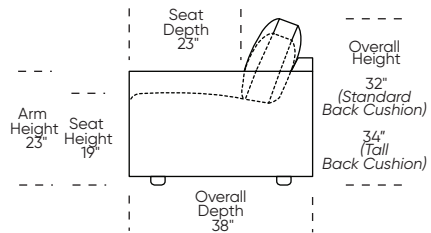

Please use actual leather, fabric, Crypton®, Sunbrella® and Ultrasuede® swatches when specifying furniture as the colors shown may vary due to the printing process.

Scale: 1/8 inch = 1 foot
All dimensions are approximate and subject to change.
Specify components from the sitting position.

UPHOLSTERED (NO SKIRT):

UPHOLSTERED (NO SKIRT):

**Standard Seat Height
High Leg**

**Higher Seat Height
High Leg**

**Standard Seat Height
Low Leg (Hidden Leg is used)**

**Higher Seat Height
Low Leg (Hidden Leg is used)**

SKIRTED:

SKIRTED:

**Standard Seat Height
High Leg**

**Higher Seat Height
High Leg**

**Standard Seat Height
Low Leg (Hidden Leg is used)**

**Higher Seat Height
Low Leg (Hidden Leg is used)**

Note: Skirted version includes a concealed leg in Oiled Ash finish.