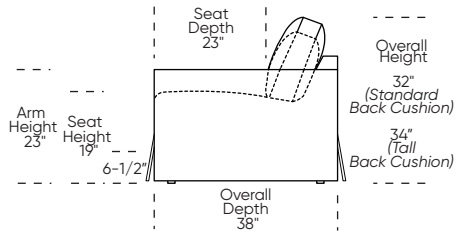

Please use actual leather, fabric, Crypton®, Sunbrella® and Ultrasuede® swatches when specifying furniture as the colors shown may vary due to the printing process.

Scale: 1/8 inch = 1 foot
All dimensions are approximate and subject to change.
Specify components from the sitting position.

UPHOLSTERED (NO SKIRT):

UPHOLSTERED (NO SKIRT):

**Standard Seat Height
High Leg**

**Higher Seat Height
High Leg**

**Standard Seat Height
Low Leg (Hidden Leg is used)**

**Higher Seat Height
Low Leg (Hidden Leg is used)**

SKIRTED:

SKIRTED:

**Standard Seat Height
High Leg**

**Higher Seat Height
High Leg**

**Standard Seat Height
Low Leg (Hidden Leg is used)**

**Higher Seat Height
Low Leg (Hidden Leg is used)**

Note: Skirted version includes a concealed leg in Oiled Ash finish.