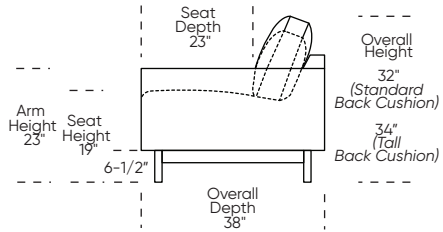

UPHOLSTERED (NO SKIRT):

UPHOLSTERED (NO SKIRT):

**Standard Seat Height
High Leg**