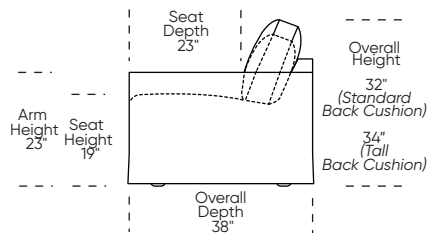

SKIRTED:

SKIRTED:

**Standard Seat Height
High Leg**

**Higher Seat Height
High Leg**

**Standard Seat Height
Low Leg (Hidden Leg is used)**

**Higher Seat Height
Low Leg (Hidden Leg is used)**

Note: Skirted version includes a concealed leg in Oiled Ash finish.