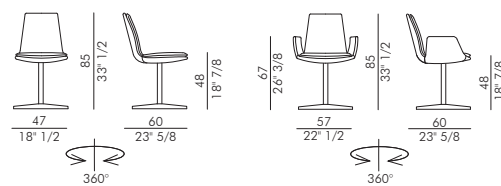

Lara 4 Ways is the four-spoke swivel chair, the ideal solution for those who have to spend several hours sitting and don't want to give up comfort. The result of the CSR Eforma design project, the Lara swivel chair is made comfortable thanks to the comfortable padding and practical with the 4-spoke swivel base in painted or brushed aluminium. Depending on the environment in which it will be placed, it is possible to customize the non-removable covering in leather, eco-leather or fabric. Excellent and functional within work contexts. Also available in the Lara 5 Ways version with 5-star swivel base with wheels.

Informazioni tecniche / Technical informations

LARA

LARA arm

Sedia e poltroncina imbottita con base girevole a 4 razze in alluminio verniciato o spazzolato.

Nero	V01	Titanio	V04
Antracite	V03	Bronzo	V05
Avorio	V08	Alluminio Spaz.	ASP

Rivestimento non sfoderabile.

LARA		H 140 cm x L 110 cm		2,10 m ²
LARA arm		H 140 cm x L 130 cm		2,60 m ²

Upholstered chair and armchair with swivel 4 ways base in painted or polished aluminium.

Black	V01	Titanium	V04
Anthracite	V03	Bronze	V05
Ivory	V08	Polished Aluminium	ASP

Cover not removable.

LARA		H 140 cm x L 110 cm		2,10 m ²
LARA arm		H 140 cm x L 130 cm		2,60 m ²