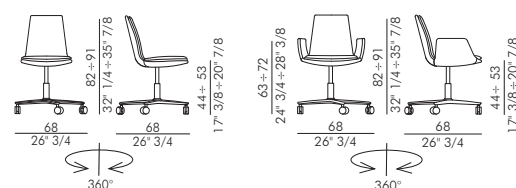

Lara 5 Ways is the swivel chair with five-spoke casters and armrests that will become the favorite piece of furniture for those who work at the computer all day. This swivel chair with casters was born within the CSR Eforma design project and is configured as a comfortable and practical solution thanks to the padded seat and the painted metal legs which are equipped with casters. The non-removable part of the covering can be customised, and is available in leather, eco-leather or fabric. The enveloping lines of the Lara 5 Ways swivel chair and the soft and welcoming seat guarantee a high level of comfort, especially necessary in working environments. Also available in the Lara 4 Ways version with swivel base without wheels.

Informazioni tecniche / Technical informations

LARA

LARA arm

Sedia e poltroncina imbottita con base girevole a 5 razze in alluminio spazzolato, regolabile in altezza.

Alluminio Spazzolato ASP

Rivestimento non sfoderabile.

LARA  H 140 cm x L 110 cm  2,10 m²

LARA arm  H 140 cm x L 130 cm  2,60 m²

Upholstered chair and armchair with swivel 5 ways base adjustable in height in polished aluminium.

Polished Aluminium ASP

Cover not removable.

LARA  H 140 cm x L 110 cm  2,10 m²

LARA arm  H 140 cm x L 130 cm  2,60 m²