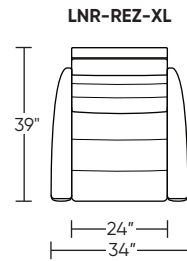

Wall Clearance: ST - 18", LG - 19", XL - 20"

Scale: 1/4 inch = 1 foot
All dimensions are approximate and subject to change.
Specify components from the sitting position.