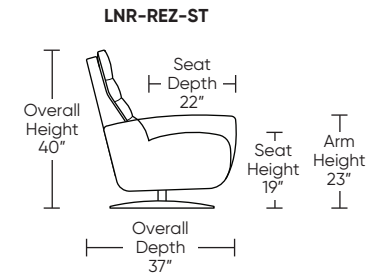

Wall Clearance: ST - 18", LG - 19", XL - 20"

Scale: 1/4 inch = 1 foot
All dimensions are approximate and subject to change.
Specify components from the sitting position.