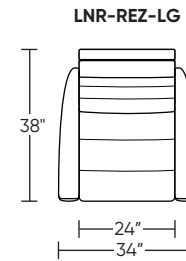

Wall Clearance: ST - 18", LG - 19", XL - 20"

Scale: 1/4 inch = 1 foot
All dimensions are approximate and subject to change.
Specify components from the sitting position.