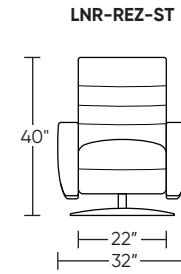

Wall Clearance: ST - 18", LG - 19", XL - 20"

Scale: 1/4 inch = 1 foot
All dimensions are approximate and subject to change.
Specify components from the sitting position.