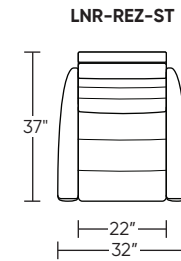

Wall Clearance: ST - 18", LG - 19", XL - 20"

Scale: 1/4 inch = 1 foot
All dimensions are approximate and subject to change.
Specify components from the sitting position.