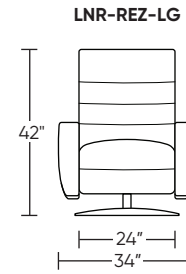

Wall Clearance: ST - 18", LG - 19", XL - 20"

Scale: 1/4 inch = 1 foot
All dimensions are approximate and subject to change.
Specify components from the sitting position.