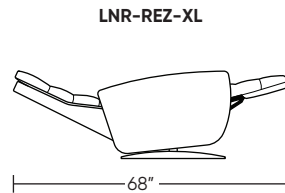

Wall Clearance: ST - 18", LG - 19", XL - 20"

Scale: 1/4 inch = 1 foot
All dimensions are approximate and subject to change.
Specify components from the sitting position.