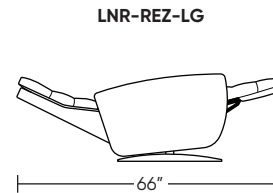

Wall Clearance: ST - 18", LG - 19", XL - 20"

Scale: 1/4 inch = 1 foot
All dimensions are approximate and subject to change.
Specify components from the sitting position.