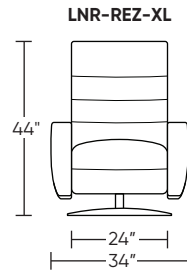

Wall Clearance: ST - 18", LG - 19", XL - 20"

Scale: 1/4 inch = 1 foot
All dimensions are approximate and subject to change.
Specify components from the sitting position.