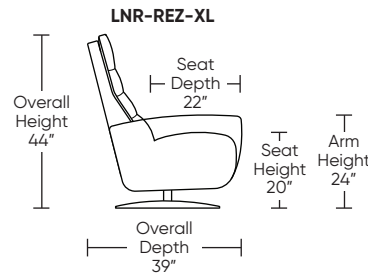

Wall Clearance: ST - 18", LG - 19", XL - 20"

Scale: 1/4 inch = 1 foot
All dimensions are approximate and subject to change.
Specify components from the sitting position.