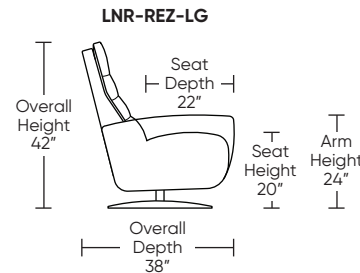

Standard Features:

- Advanced unidirectional suspension system
- Premium high-density, high-resiliency foam seat cushion
- Down encased cushioning
- Channel detail on back and seat cushion
- Semi-attached back cushion
- Tight seat cushion
- Single-needle top-stitch with thick thread
- Power articulating headrest
- Fully reclines into an optimal "zero gravity" position
- Motorized recliner with an in-arm control panel that is easy to use and includes a USB-C charging port
- Motor and electronics have a three-year warranty
- Limited lifetime warranty on frame and suspension
- Ten-year warranty on mechanism
- Quick-ship delivery

Wall Clearance: ST - 18", LG - 19", XL - 20"

Scale: 1/4 inch = 1 foot
All dimensions are approximate and subject to change.
Specify components from the sitting position.