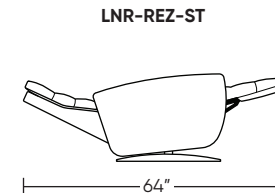

Wall Clearance: ST - 18", LG - 19", XL - 20"

Scale: 1/4 inch = 1 foot
All dimensions are approximate and subject to change.
Specify components from the sitting position.