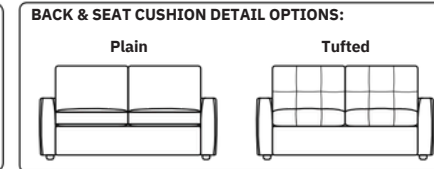

Leg height is 2" (Hidden Leg)

Please use actual leather, fabric, Crypton®, Sunbrella® and Ultrasuede® swatches when specifying furniture as the colors shown may vary due to the printing process.

SLEEPER OPTIONS:

SECTIONAL OPTIONS:

Note: Seat depth includes cushion overhang which may be up to 1"

* Picture shows left arm seated. Please specify left or right arm seated when ordering.

All orders are in seated position.

† Dotted lines for Queen Plus and King sizes indicates the number of seats.

All dimensions are approximate and subject to change.

‡ Chaise lifts up to reveal hidden storage space. • Storage

NOTE: Please be advised that microfiber fabrics like SUEDELIFE and VEELIFE, and velvet fabrics such as JENSON, REED, and SURI, are not recommended for this style. For a comprehensive list of covers that are NOT suggested, please contact American Leather Support Services. This information can also be found on the fabric landing pages of our website or by scanning the swatch QR code.