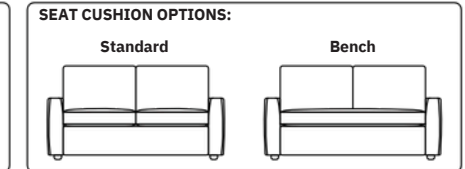

Leg height is 2" (Hidden Leg)

Please use actual leather, fabric, Crypton®, Sunbrella® and Ultrasuede® swatches when specifying furniture as the colors shown may vary due to the printing process.

SLEEPER OPTIONS:

SECTIONAL OPTIONS:

Note: Seat depth includes cushion overhang which may be up to 1"

* Picture shows left arm seated. Please specify left or right arm seated when ordering.

All orders are in seated position.

† Dotted lines for Queen Plus and King sizes indicates the number of seats.

All dimensions are approximate and subject to change.

‡ Chaise lifts up to reveal hidden storage space. • Storage

NOTE: Please be advised that microfiber fabrics like SUEDELIFE and VEELIFE, and velvet fabrics such as JENSON, REED, and SURI, are not recommended for this style. For a comprehensive list of covers that are NOT suggested, please contact American Leather Support Services. This information can also be found on the fabric landing pages of our website or by scanning the swatch QR code.