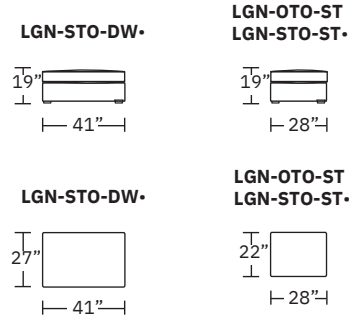

OTTOMAN OPTIONS:

Note: Seat depth includes cushion overhang which may be up to 1"

CONTRASTING COLOR SECTIONS:	BACK & SEAT CUSHION DETAIL OPTIONS: Plain Tufted	SEAT CUSHION OPTIONS: Standard Bench

† Dotted lines indicates the number of seats.
All dimensions are approximate and subject to change.
• Storage

Ti any 24/7" Convertible mechanism, U.S. Patents #6904628, #8893323, #9468303, #9668585. Additional patents pending.