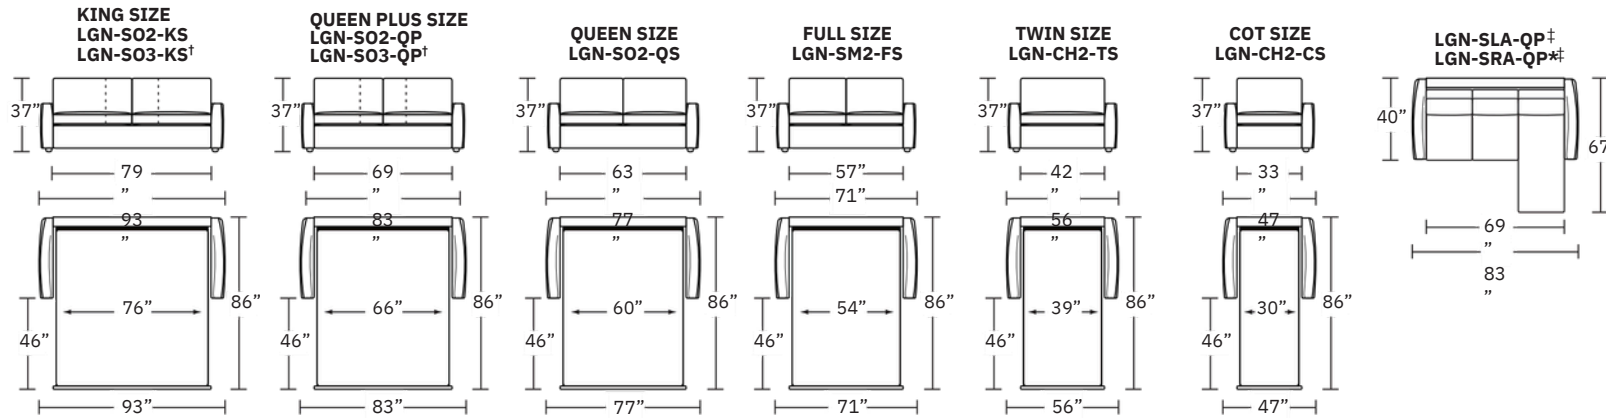

Standard Comfort Sleeper®

Features:

Featuring the patented Ti any 24/7™ platform sleep system
 Room to stretch out with true 80 inches of bedroom-length sleeping surface
 Ultimate comfort on five inches of plush, high-density foam mattress
 Under-sofa dust covers keeps dust and dirt from ever touching the mattress
 Zero wall clearance
 Single-needle top-stitch
 High-density, high-resiliency foam seat cushions
 Loose back and seat cushions
 Limited lifetime warranty on frame
 10-year mechanism warranty
 Quick-ship delivery

Leg height is 2" (Hidden Leg)

Please use actual leather, fabric, Crypton®, Sunbrella® and Ultrasuede® swatches when specifying furniture as the colors shown may vary due to the printing process.

SLEEPER OPTIONS:

SECTIONAL OPTIONS:

Note: Seat depth includes cushion overhang which may be up to 1"

* Picture shows left arm seated. Please specify left or right arm seated when ordering.

All orders are in seated position.