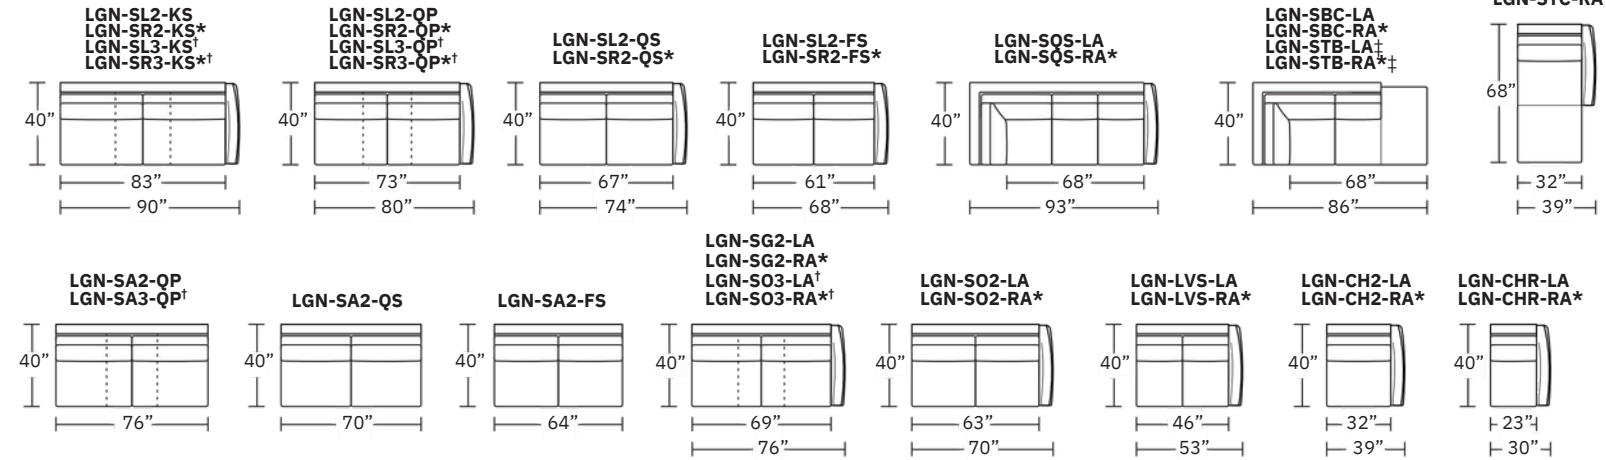

Standard Comfort Sleeper®

Features:

Featuring the patented Ti any 24/7™ platform sleep system
 Room to stretch out with true 80 inches of bedroom-length sleeping surface
 Ultimate comfort on five inches of plush, high-density foam mattress
 Under-sofa dust covers keeps dust and dirt from ever touching the mattress
 Zero wall clearance
 Single-needle top-stitch
 High-density, high-resiliency foam seat cushions
 Loose back and seat cushions
 Limited lifetime warranty on frame
 10-year mechanism warranty
 Quick-ship delivery

Leg height is 2" (Hidden Leg)

Please use actual leather, fabric, Crypton®, Sunbrella® and Ultrasuede® swatches when specifying furniture as the colors shown may vary due to the printing process.

SLEEPER OPTIONS:

SECTIONAL OPTIONS:

Note: Seat depth includes cushion overhang which may be up to 1"

* Picture shows left arm seated. Please specify left or right arm seated when ordering.

All orders are in seated position.