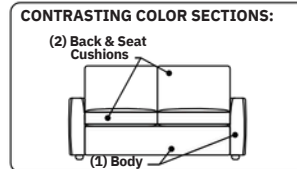

Leg height is 2" (Hidden Leg)

Please use actual leather, fabric, Crypton®, Sunbrella® and Ultrasuede® swatches when specifying furniture as the colors shown may vary due to the printing process.

SLEEPER OPTIONS:

SECTIONAL OPTIONS:

Note: Seat depth includes cushion overhang which may be up to 1"

* Picture shows left arm seated. Please specify left or right arm seated when ordering.

All orders are in seated position.

† Dotted lines for Queen Plus and King sizes indicates the number of seats.

All dimensions are approximate and subject to change.

‡ Chaise lifts up to reveal hidden storage space. • Storage

NOTE: Please be advised that microfiber fabrics like SUEDELIFE and VEELIFE, and velvet fabrics such as JENSON, REED, and SURI, are not recommended for this style. For a comprehensive list of covers that are NOT suggested, please contact American Leather Support Services. This information can also be found on the fabric landing pages of our website or by scanning the swatch QR code.