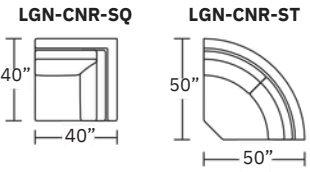

SECTIONAL OPTIONS:

Note: Seat depth includes cushion overhang which may be up to 1"

* Picture shows left arm seated. Please specify left or right arm seated when ordering.

All orders are in seated position.

† Dotted lines for Queen Plus and King sizes indicates the number of seats.

All dimensions are approximate and subject to change.

‡ Chaise lifts up to reveal hidden storage space. • Storage