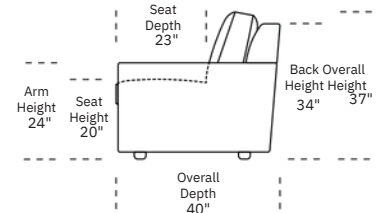

Standard Comfort Sleeper®

Features:

Featuring the patented Ti any 24/7™ platform sleep system
 Room to stretch out with true 80 inches of bedroom-length sleeping surface
 Ultimate comfort on five inches of plush, high-density foam mattress
 Under-sofa dust covers keeps dust and dirt from ever touching the mattress
 Zero wall clearance
 Single-needle top-stitch
 High-density, high-resiliency foam seat cushions
 Loose back and seat cushions
 Limited lifetime warranty on frame
 10-year mechanism warranty
 Quick-ship delivery

Leg height is 2" (Hidden Leg)

Please use actual leather, fabric, Crypton®, Sunbrella® and Ultrasuede® swatches when specifying furniture as the colors shown may vary due to the printing process.

SLEEPER OPTIONS:

SECTIONAL OPTIONS:

Note: Seat depth includes cushion overhang which may be up to 1"

* Picture shows left arm seated. Please specify left or right arm seated when ordering.

All orders are in seated position.