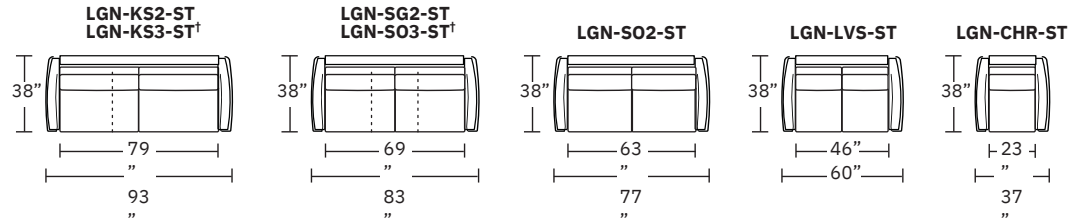

Standard Comfort Sleeper®

Stationary Features:

- High-density, high-resiliency foam seat cushions
- Loose back and seat cushions
- Single-needle top-stitch
- Zero wall clearance
- Limited lifetime warranty on frame
- 10-year mechanism warranty
- Quick-ship delivery

Options:

- High-density, high-resiliency foam seat cushions encased in down and down back cushions available
- High-density, high-resiliency foam seat cushions encased in Trillium and Trillium back cushions available
- Bench seat cushion
- Tufted back and seat cushion decorative detail
- Ottomans available with casters
- Contrasting cover available (twotone):
  - Color 1 - Body (dictates cost)
  - Color 2 - Back/seat cushions

STATIONARY OPTIONS: