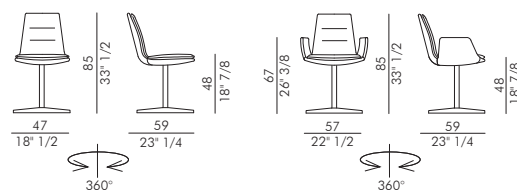

Lady 4 Ways is the four-spoke swivel armchair, very comfortable and stylish for professional environments or the home office corner. This swivel armchair is made comfortable thanks to the soft padding and is ideal for work contexts. Designed by designer Antoy Filips, it is supported by a linear base which can be optionally made of painted or brushed aluminum and covered in leather, eco-leather or fabric. Available in two versions, with or without armrests, to satisfy everyone's needs. For those who prefer to move around the room, there is also Lady 5 Ways with a swivel base with wheels.

Informazioni tecniche / Technical informations

LADY

LADY arm

Sedia e poltroncina imbottita con base girevole a 4 razze in alluminio verniciato o spazzolato.

Nero	V01	Titanio	V04
Antracite	V03	Bronzo	V05
Avorio	V08	Alluminio Spaz.	ASP

Rivestimento non sfoderabile.

LADY	H 140 cm x L 120 cm	2,40 m ²
LADY arm	H 140 cm x L 140 cm	2,90 m ²

Upholstered chair and armchair with swivel 4 ways base in painted or polished aluminium.

Black	V01	Titanium	V04
Anthracite	V03	Bronze	V05
Ivory	V08	Polished Aluminium	ASP

Cover not removable.

LADY	H 140 cm x L 120 cm	2,40 m ²
LADY arm	H 140 cm x L 140 cm	2,90 m ²