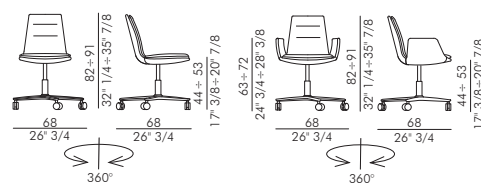

Lady 5 Ways is the swivel armchair with wheels that will accompany long hours of work sitting at the computer with extreme comfort. Born from the creative inspiration of designer Antoy Filips, this padded swivel armchair is equipped with a functional height-adjustable 5-spoke swivel base, made of brushed aluminium. The covering is not removable and can be customized in leather, eco-leather or fabric. The soft and welcoming seat guarantees a high level of comfort and for this reason it is the ideal solution for work environments. Also available in the Lady 4 ways version with swivel aluminium base.

Informazioni tecniche / Technical informations

LADY

LADY arm

Sedia e poltroncina imbottita con base girevole a 5 razze in alluminio spazzolato, regolabile in altezza.

Alluminio Spazzolato ASP

Rivestimento non sfoderabile.

LADY  H 140 cm x L 120 cm  2,40 m²

LADY arm  H 140 cm x L 140 cm  2,90 m²

Upholstered chair and armchair with swivel 5 ways base adjustable in height in polished aluminium.

Polished Aluminium ASP

Cover not removable.

LADY  H 140 cm x L 120 cm  2,40 m²

LADY arm  H 140 cm x L 140 cm  2,90 m²