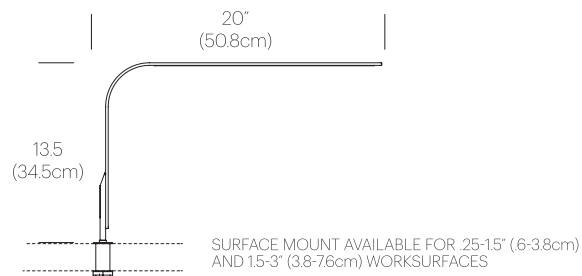

LIM 360 SURFACE MOUNT

PRODUCT CODES

LIM 360 White/Silver:	LIM 360 WHT/SLV OPT
LIM 360 White/Walnut:	LIM 360 WHT/WAL OPT
LIM 360 Black/Black:	LIM 360 BLK/BLK OPT
LIM 360 Black/Walnut:	LIM 360 BLK/WAL OPT
LIM 360 Surface Mount:	Special Order only

PACKAGING WEIGHT AND DIMENSIONS

LIM360:	4.9LBS	25.5" X 10" X 2.5"
	2.2KGS	65cm X 25cm X 6cm

NOTES

Occupancy sensor model available upon request