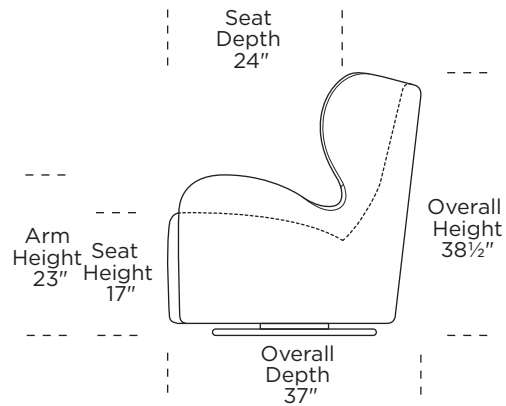

Standard Features:

- Advanced unidirectional suspension system
- Premium high-density, high-resiliency foam tight seat
- Double-needle top-stitch
- Limited lifetime warranty on frame and suspension
- Swivel base

Please use actual leather, fabric, Crypton®, Sunbrella® and Ultrasuede® swatches when specifying furniture as the colors shown may vary due to the printing process.

Scale: 1/4 inch = 1 foot
All dimensions are approximate and subject to change.
Specify components from the sitting position.