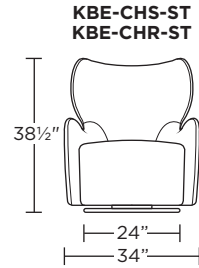

Please use actual leather, fabric, Crypton®, Sunbrella® and Ultrasuede® swatches when specifying furniture as the colors shown may vary due to the printing process.

Scale: 1/4 inch = 1 foot
All dimensions are approximate and subject to change.
Specify components from the sitting position.