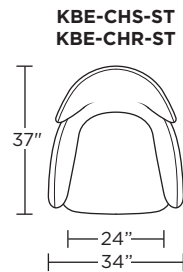

Please use actual leather, fabric, Crypton®, Sunbrella® and Ultrasuede® swatches when specifying furniture as the colors shown may vary due to the printing process.

Scale: 1/4 inch = 1 foot
All dimensions are approximate and subject to change.
Specify components from the sitting position.