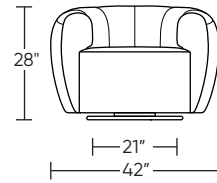

Options:

- Contrasting stitch detail available in Bermuda Green, Beige, Black, Brown, Charcoal, Cream, Espresso, Gold Brown, Grey, Lemon, Midnight Blue, and Scarlet thread color

Leg height - 2"

Please use actual leather, fabric, Crypton®, Sunbrella® and Ultrasuede® swatches when specifying furniture as the colors shown may vary due to the printing process.

KSG-CHS-ST

KSG-CHS-ST

Scale: 1/4 inch = 1 foot
All dimensions are approximate and subject to change.
Specify components from the sitting position.