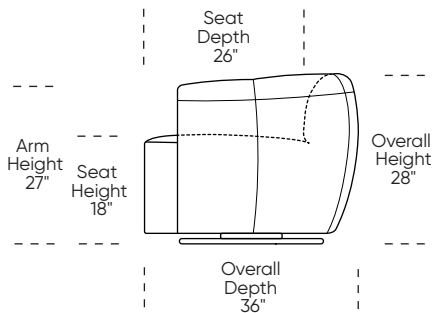

Options:

- Contrasting stitch detail available in Bermuda Green, Beige, Black, Brown, Charcoal, Cream, Espresso, Gold Brown, Grey, Lemon, Midnight Blue, and Scarlet thread color

Leg height - 2"

Please use actual leather, fabric, Crypton®, Sunbrella® and Ultrasuede® swatches when specifying furniture as the colors shown may vary due to the printing process.

KSG-CHS-ST

KSG-CHS-ST

Scale: 1/4 inch = 1 foot
All dimensions are approximate and subject to change.
Specify components from the sitting position.