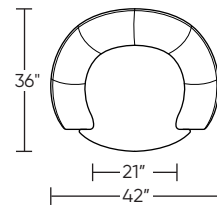

Options:

- Contrasting stitch detail available in Bermuda Green, Beige, Black, Brown, Charcoal, Cream, Espresso, Gold Brown, Grey, Lemon, Midnight Blue, and Scarlet thread color

Leg height - 2"

Please use actual leather, fabric, Crypton®, Sunbrella® and Ultrasuede® swatches when specifying furniture as the colors shown may vary due to the printing process.

KSG-CHS-ST

KSG-CHS-ST

Scale: 1/4 inch = 1 foot
All dimensions are approximate and subject to change.
Specify components from the sitting position.