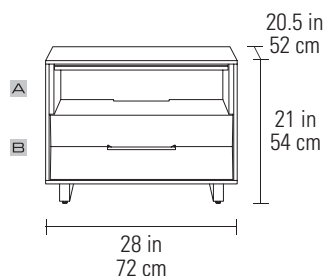

9681 20" NIGHTSTAND

Dimensions	21H x 20 x 20.5 in 54H x 51 x 52 cm
Top Panel Extension	8 in 20 cm
Top Capacity	50 lbs 23 kg
Weight	66 lbs xx kg

A Shelf

Dimensions	6.5H x 17.75 x 16.75 in 17H x 46 x 43 cm
------------	---

B Capacity

35 lbs | 16 kg

Drawer

Dimensions	6.75H x 16 x 14.25 in 17H x 41 x 36 cm
------------	---

Capacity

25 lbs | 11 kg

STORAGE WITH INTENTION

A removable velvet-lined tray makes it easy to organize small accessories like glasses, jewelry, or chargers—keeping them within reach, yet neatly stored away.

Dimensions 21H x 28 x 20.5 in
54H x 72 x 52 cm

Top Panel Extension 8 in | 20 cm

Top Capacity 50 lbs | 23 kg

Weight 85 lbs | 39 kg

A Shelf

Dimensions 6.5H x 25.75 x 16.75 in
17H x 70 x 43 cm

Capacity 35 lbs | 16 kg

B Drawer

Dimensions 6.75H x 25.25 x 14.25 in
17H x 61 x 36 cm

Capacity 35 lbs | 16 kg

STAY CONNECTED

AC, USB-A, and USB-C outlets keep all your essentials powered up, whether it's your phone, lamp, or smartwatch—without cluttering your nightstand with tangled cords.