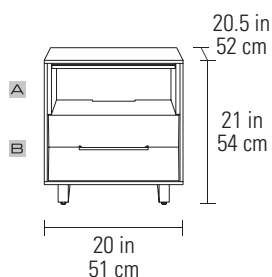

9681 20" NIGHTSTAND

Dimensions	21H x 20 x 20.5 in 54H x 51 x 52 cm
Top Panel Extension	8 in 20 cm
Top Capacity	50 lbs 23 kg
Weight	66 lbs xx kg

A Shelf

Dimensions	6.5H x 17.75 x 16.75 in 17H x 46 x 43 cm
------------	---

B Capacity

35 lbs | 16 kg

Drawer

Dimensions	6.75H x 16 x 14.25 in 17H x 41 x 36 cm
------------	---

Capacity

25 lbs | 11 kg

STORAGE WITH INTENTION

A removable velvet-lined tray makes it easy to organize small accessories like glasses, jewelry, or chargers—keeping them within reach, yet neatly stored away.

Dimensions 21H x 28 x 20.5 in
54H x 72 x 52 cm

Top Panel Extension 8 in | 20 cm

Top Capacity 50 lbs | 23 kg

Weight 85 lbs | 39 kg

A Shelf

Dimensions 6.5H x 25.75 x 16.75 in
17H x 70 x 43 cm

Capacity 35 lbs | 16 kg

B Drawer

Dimensions 6.75H x 25.25 x 14.25 in
17H x 61 x 36 cm

Capacity 35 lbs | 16 kg

STAY CONNECTED

AC, USB-A, and USB-C outlets keep all your essentials powered up, whether it's your phone, lamp, or smartwatch—without cluttering your nightstand with tangled cords.