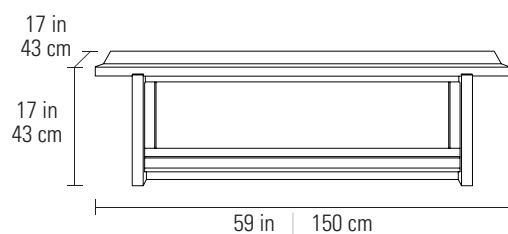

9600 BENCH

Dimensions	17H x 59 x 17 in 43H x 150 x 43 cm
Capacity	350 lbs 158 kg
Weight	56 lbs 25 kg

For product info and detailed specs, visit
bdiusa.com/kava