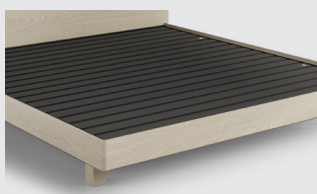

## SO MANY WAYS TO MAKE YOUR BED

The bed's adjustable platform and frame allow KAVA to accommodate various mattress sizes, positioning the mattress at the user's preferred height. The full-width upholstered slatted platform provides sturdy, ventilated support for mattresses 8" to 16" tall—or more, or can be removed for use with an adjustable bed frame.

### PLATFORM ADJUSTMENT

Switching the inner platform from the HIGH to LOW position drops the platform 3" for use with taller mattresses.

Platform Position: High  
Frame Position: High  
**Platform Height: 14 in | 36 cm**