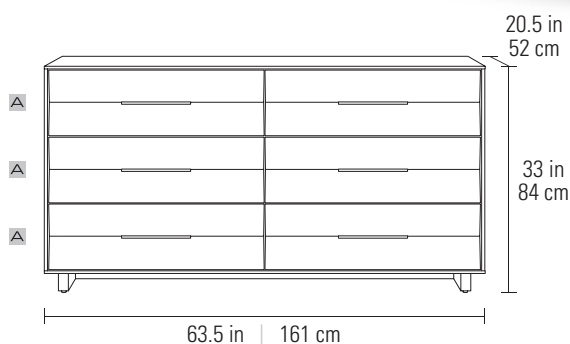

## 9686 6-DRAWER DRESSER

Dimensions 33H x 63.5 x 20.5 in  
84H x 161 x 52 cm

Top Shelf Capacity 100 lbs | 45 kg

Weight 287 lbs | 130 kg

### Drawers

Drawer (x6) 6.5H x 28.25 x 16.25 in  
17H x 72 x 41 cm

Drawer Capacity 25 lbs | 11 kg

For product info and detailed specs, visit [bdiusa.com/kava](http://bdiusa.com/kava)