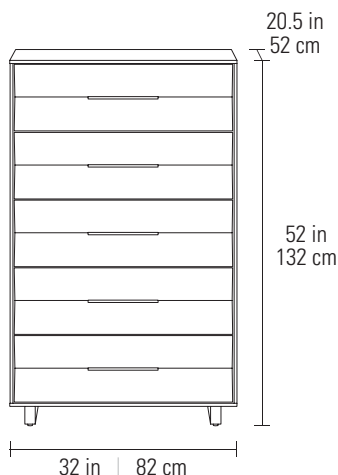

9685 5-DRAWER CHEST

Dimensions 52H x 32 x 20.5 in
132H x 82 x 52 cm

Top Shelf Capacity 100 lbs | 45 kg

Weight 225 lbs | 102 kg

Drawers

Drawer (x5) 6.5H x 28.25 x 16.25 in
17H x 72 x 41 cm

Drawer Capacity 25 lbs | 11 kg