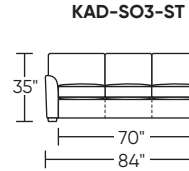

Suggested Configurations

**KAD-SO3-LA
KAD-CNR-ST
KAD-SO3-RA**

**KAD-SQS-RA
KAD-SO3-LA**

**KAD-WDG-RA
KAD-WDG-LA**

Note: Dotted line indicates seam on leather, Ultrasuede® and up the roll fabrics. Seams are eliminated with railrobed fabrics.