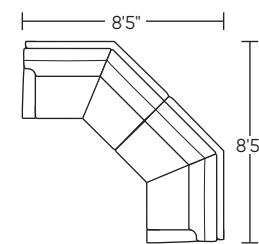

Suggested Configurations

**KAD-SO3-LA
KAD-CNR-ST
KAD-SO3-RA**

**KAD-SQS-RA
KAD-SO3-LA**

**KAD-WDG-RA
KAD-WDG-LA**

Note: Dotted line indicates seam on leather, Ultrasuede® and up the roll fabrics. Seams are eliminated with railrobed fabrics.

Scale: 1/8 inch = 1 foot
All dimensions are approximate and subject to change.
Specify components from the sitting position.