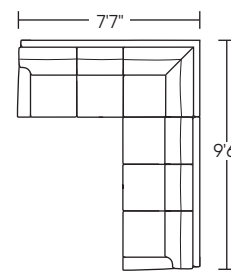

Suggested Configurations

**KAD-SO3-LA
KAD-CNR-ST
KAD-SO3-RA**

**KAD-SQS-RA
KAD-SO3-LA**

**KAD-WDG-RA
KAD-WDG-LA**

Note: Dotted line indicates seam on leather, Ultrasuede® and up the roll fabrics. Seams are eliminated with railrobed fabrics.

Scale: 1/8 inch = 1 foot
All dimensions are approximate and subject to change.
Specify components from the sitting position.