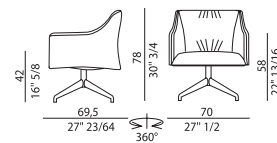

Informazioni tecniche / Technical informations

Poltroncina imbottita con base girevole a 4 razze in alluminio verniciato.

Nero V01
Titanio V04
Bronzo V05

Rivestimento non sfoderabile.

H 140 cm x L 200 cm 5,20 m²

Upholstered armchair with painted swivel 4 ways base.

Black V01
Titanium V04
Bronze V05

Cover not removable.

H 140 cm x L 200 cm 5,20 m²