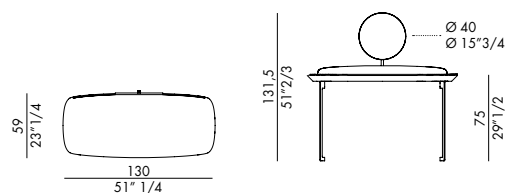

The Icon Vanity dressing table offers a distinctive and comfortable extra-clear beveled mirror.

On request it is possible to add an elegant leather pad.

Also available with wooden top.

Informazioni tecniche / Technical informations