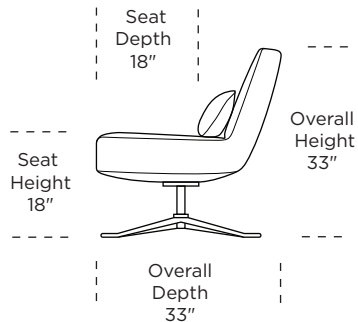

Standard Features:

- Advanced unidirectional suspension system
- Premium high-density, high-resiliency foam seat
- Tight back and seat cushion
- Single-needle top stitching
- Down lumbar pillow measuring 10"x25"x4"
- Limited lifetime warranty on frame and suspension
- Quick-ship delivery

HUG-CHR-ST

HUG-CHR-ST

Scale: 1/4 inch = 1 foot
All dimensions are approximate and subject to change.
Specify components from the sitting position.