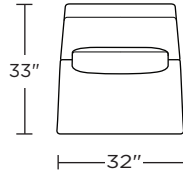

HUG-CHR-ST

HUG-CHR-ST

Scale: 1/4 inch = 1 foot
All dimensions are approximate and subject to change.
Specify components from the sitting position.