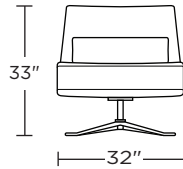

Standard Features:

- Advanced unidirectional suspension system
- Premium high-density, high-resiliency foam seat
- Tight back and seat cushion
- Single-needle top stitching
- Down lumbar pillow measuring 10"x25"x4"
- Limited lifetime warranty on frame and suspension
- Quick-ship delivery

HUG-CHR-ST

HUG-CHR-ST

Scale: 1/4 inch = 1 foot
All dimensions are approximate and subject to change.
Specify components from the sitting position.