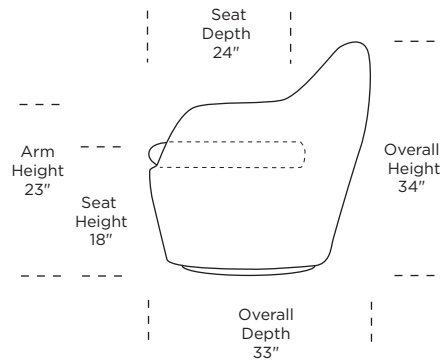

**FELIZ BY RICK LEE**

**FLZ-CHS-ST**

*Please use actual leather, fabric and Ultrasuede® swatches when specifying furniture as the colors shown may vary due to the printing process.*

**FLZ-CHS-ST**

\*Note: arm height for this frame is measured at the highest point of the curved arm.

Scale: 1/4 inch = 1 foot  
All dimensions are approximate and subject to change.  
Specify components from the sitting position.

V07.20.23