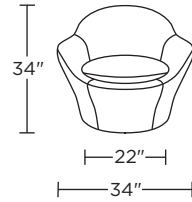

**FELIZ BY RICK LEE**

**FLZ-CHS-ST**

*Please use actual leather, fabric and Ultrasuede® swatches when specifying furniture as the colors shown may vary due to the printing process.*

**FLZ-CHS-ST**

\*Note: arm height for this frame is measured at the highest point of the curved arm.

Scale: 1/4 inch = 1 foot  
All dimensions are approximate and subject to change.  
Specify components from the sitting position.

V07.20.23