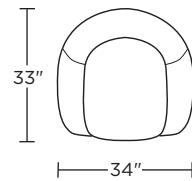

**FELIZ BY RICK LEE**

**FLZ-CHS-ST**

*Please use actual leather, fabric and Ultrasuede® swatches when specifying furniture as the colors shown may vary due to the printing process.*

**FLZ-CHS-ST**

\*Note: arm height for this frame is measured at the highest point of the curved arm.

Scale: 1/4 inch = 1 foot  
All dimensions are approximate and subject to change.  
Specify components from the sitting position.

V07.20.23