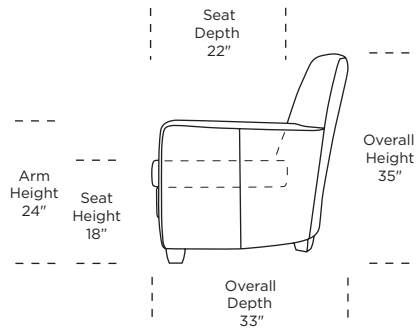

ETH-CHR-ST

ETH-CHR-ST

ETH-OTO-ST

Scale: 1/4 inch = 1 foot  
All dimensions are approximate and subject to change.  
Specify components from the sitting position.