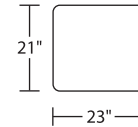

ETH-CHR-ST

ETH-CHR-ST

ETH-OTO-ST

Scale: 1/4 inch = 1 foot  
All dimensions are approximate and subject to change.  
Specify components from the sitting position.