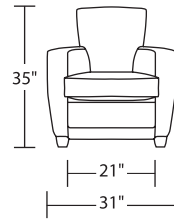

Standard Features:

- Advanced unidirectional suspension system
- Premium high-density, high-resiliency foam seats
- Double-needle top stitching
- Loose seat cushion
- Tight back
- Welt cord trim on top of back, seat cushion and arms
- Limited lifetime warranty on frame and suspension
- Quick-ship delivery

ETH-CHR-ST