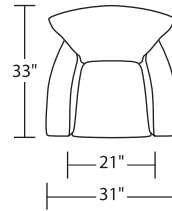

ETH-CHR-ST

ETH-CHR-ST

ETH-OTO-ST

Scale: 1/4 inch = 1 foot  
All dimensions are approximate and subject to change.  
Specify components from the sitting position.