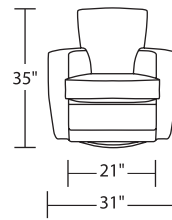

ETH-CHS-ST

ETH-OTO-ST

Options:

- Wood legs available in Dune, Ebony, Mink, or Oiled Ash finish
- Extra firm premium high-density, high-resiliency foam seats
- Contrasting welt cord trim

Please use actual leather, fabric, Crypton®, Sunbrella® and Ultrasuede® swatches when specifying furniture as the colors shown may vary due to the printing process.