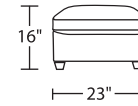

ETH-OTO-ST

Options:

- Wood legs available in Dune, Ebony, Mink, or Oiled Ash finish
- Extra firm premium high-density, high-resiliency foam seats
- Contrasting welt cord trim

Please use actual leather, fabric, Crypton®, Sunbrella® and Ultrasuede® swatches when specifying furniture as the colors shown may vary due to the printing process.