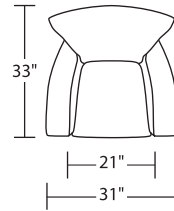

ETH-CHR-ST

ETH-CHR-ST

ETH-OTO-ST

Scale: 1/4 inch = 1 foot  
All dimensions are approximate and subject to change.  
Specify components from the sitting position.