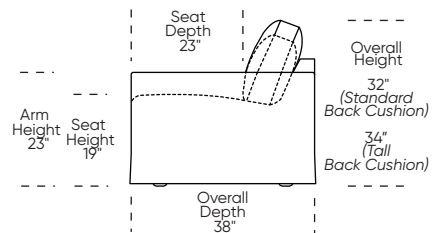

SKIRTED:

SKIRTED:

**Standard Seat Height
High Leg**

**Higher Seat Height
High Leg**

**Standard Seat Height
Low Leg (Hidden Leg is used)**

**Higher Seat Height
Low Leg (Hidden Leg is used)**

Note: Skirted version includes a concealed leg in Oiled Ash finish.