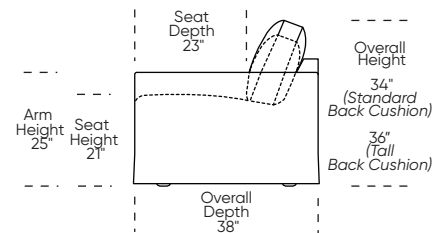

SKIRTED:

SKIRTED:

**Standard Seat Height
High Leg**

**Higher Seat Height
High Leg**

**Standard Seat Height
Low Leg (Hidden Leg is used)**

**Higher Seat Height
Low Leg (Hidden Leg is used)**

Note: Skirted version includes a concealed leg in Oiled Ash finish.