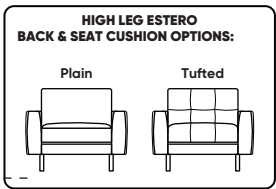

Options:

Back & Seat Cushions:

- **Foam**
 - Knife-Edge
 - Tufted
 - Plain
- **Down (Upcharge)**
 - Knife-Edge
 - Tufted
 - Plain
- **Trillium (Upcharge)**
 - Knife-Edge
 - Tufted
 - Plain

Back Cushions:

- **Standard**
- **Tall (+2")**

High Leg Estero available with:

- **Wood Leg**
 - Dune
 - Ebony
 - Mink
 - Oiled Ash
- **Metal Leg**
 - Brushed Stainless

Standard Features:

Advanced unidirectional suspension system
Foam: Premium high-density, high-resiliency foam seat cushions with fiber filled back cushions
 Loose knife-edge back cushions
 Single-needle top-stitch
 Limited lifetime warranty on frame and suspension
 Quick-ship delivery

Construction Notes:

Plain or Tufted (tufted detail not available with knife-edge back cushion option)
 Loose knife-edge back cushions
Down: Premium high-density, high-resiliency foam seat cushions with memory foam inserts encased in down with down-blend filled back cushions
Trillium: Premium high-density, high-resiliency foam seat cushions with memory foam inserts encased in Trillium with Trillium filled back cushions

Note: Dotted line indicates seam on leather, Ultrasuede® and up the roll fabrics. Seams are eliminated with railroaded fabrics, except on chaise (SCH, LCH) to maintain consistent nap direction across the entire sectional.