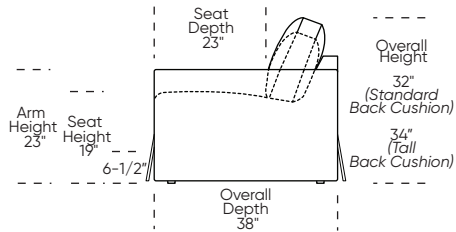

Please use actual leather, fabric, Crypton®, Sunbrella® and Ultrasuede® swatches when specifying furniture as the colors shown may vary due to the printing process.

Scale: 1/8 inch = 1 foot
 All dimensions are approximate and subject to change.
 Specify components from the sitting position.

UPHOLSTERED (NO SKIRT):

UPHOLSTERED (NO SKIRT):

**Standard Seat Height
High Leg**

**Higher Seat Height
High Leg**

**Standard Seat Height
Low Leg (Hidden Leg is used)**

**Higher Seat Height
Low Leg (Hidden Leg is used)**

SKIRTED:

SKIRTED:

**Standard Seat Height
High Leg**

**Higher Seat Height
High Leg**

**Standard Seat Height
Low Leg (Hidden Leg is used)**

**Higher Seat Height
Low Leg (Hidden Leg is used)**

Note: Skirted version includes a concealed leg in Oiled Ash finish.