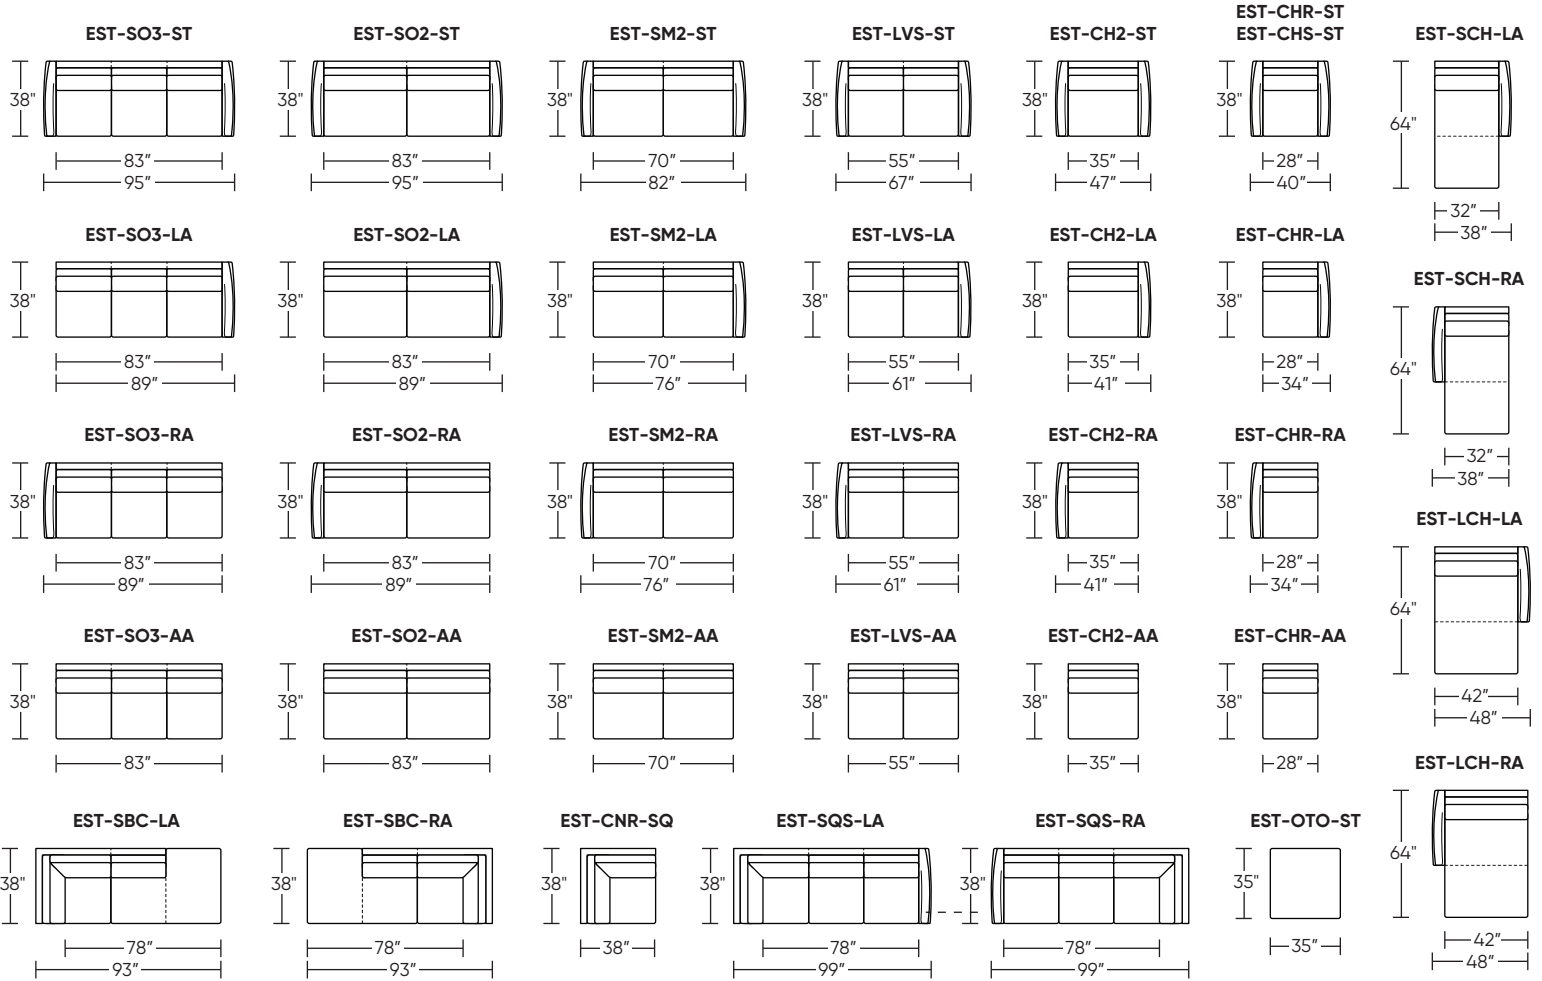

Note: Dotted line indicates seam on leather, Ultrasuede® and up the roll fabrics. Seams are eliminated with railroaded fabrics, except on chaise (SCH, LCH) to maintain consistent nap direction across the entire sectional.