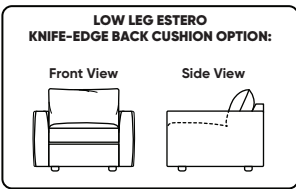

- **Standard**
- **Tall (+2")**

High Leg Estero available with:

- **Wood Leg**
 - Dune
 - Ebony
 - Mink
 - Oiled Ash
- **Metal Leg**
 - Brushed Stainless

Standard Features:

Advanced unidirectional suspension system
Foam: Premium high-density, high-resiliency foam seat cushions with fiber filled back cushions
 Loose knife-edge back cushions
 Single-needle top-stitch
 Limited lifetime warranty on frame and suspension
 Quick-ship delivery

Construction Notes:

Plain or Tufted (tufted detail not available with knife-edge back cushion option)
 Loose knife-edge back cushions
Down: Premium high-density, high-resiliency foam seat cushions with memory foam inserts encased in down with down-blend filled back cushions
Trillium: Premium high-density, high-resiliency foam seat cushions with memory foam inserts encased in Trillium with Trillium filled back cushions