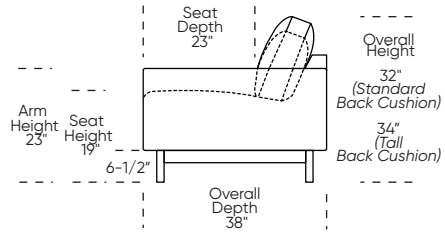

UPHOLSTERED (NO SKIRT):

UPHOLSTERED (NO SKIRT):

**Standard Seat Height
High Leg**