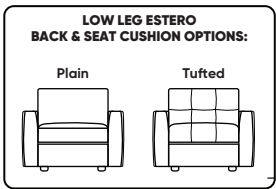

Options:

Back & Seat Cushions:

- **Foam**
 - Knife-Edge
 - Tufted
 - Plain
- **Down (Upcharge)**
 - Knife-Edge
 - Tufted
 - Plain
- **Trillium (Upcharge)**
 - Knife-Edge
 - Tufted
 - Plain

Back Cushions:

- **Standard**
- **Tall (+2")**

High Leg Estero available with:

- **Wood Leg**
 - Dune
 - Ebony
 - Mink
 - Oiled Ash
- **Metal Leg**
 - Brushed Stainless

Standard Features:

Advanced unidirectional suspension system
Foam: Premium high-density, high-resiliency foam seat cushions with fiber filled back cushions
 Loose knife-edge back cushions
 Single-needle top-stitch
 Limited lifetime warranty on frame and suspension
 Quick-ship delivery

Construction Notes:

Plain or Tufted (tufted detail not available with knife-edge back cushion option)
 Loose knife-edge back cushions
Down: Premium high-density, high-resiliency foam seat cushions with memory foam inserts encased in down with down-blend filled back cushions
Trillium: Premium high-density, high-resiliency foam seat cushions with memory foam inserts encased in Trillium with Trillium filled back cushions

Note: Dotted line indicates seam on leather, Ultrasuede® and up the roll fabrics. Seams are eliminated with railroaded fabrics, except on chaise (SCH, LCH) to maintain consistent nap direction across the entire sectional.