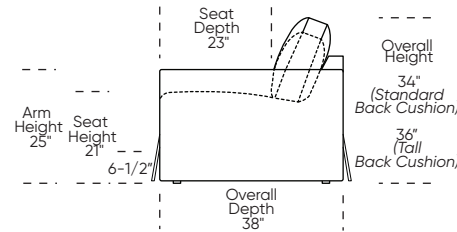

Please use actual leather, fabric, Crypton®, Sunbrella® and Ultrasuede® swatches when specifying furniture as the colors shown may vary due to the printing process.

Scale: 1/8 inch = 1 foot
 All dimensions are approximate and subject to change.
 Specify components from the sitting position.

UPHOLSTERED (NO SKIRT):

UPHOLSTERED (NO SKIRT):

**Standard Seat Height
High Leg**

**Higher Seat Height
High Leg**

**Standard Seat Height
Low Leg (Hidden Leg is used)**

**Higher Seat Height
Low Leg (Hidden Leg is used)**

SKIRTED:

SKIRTED:

**Standard Seat Height
High Leg**

**Higher Seat Height
High Leg**

**Standard Seat Height
Low Leg (Hidden Leg is used)**

**Higher Seat Height
Low Leg (Hidden Leg is used)**

Note: Skirted version includes a concealed leg in Oiled Ash finish.