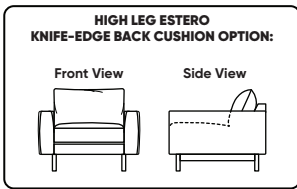

- **Standard**
- **Tall (+2")**

High Leg Estero available with:

- **Wood Leg**
 - Dune
 - Ebony
 - Mink
 - Oiled Ash
- **Metal Leg**
 - Brushed Stainless

Standard Features:

Advanced unidirectional suspension system
Foam: Premium high-density, high-resiliency foam seat cushions with fiber filled back cushions
 Loose knife-edge back cushions
 Single-needle top-stitch
 Limited lifetime warranty on frame and suspension
 Quick-ship delivery

Construction Notes:

Plain or Tufted (tufted detail not available with knife-edge back cushion option)
 Loose knife-edge back cushions
Down: Premium high-density, high-resiliency foam seat cushions with memory foam inserts encased in down with down-blend filled back cushions
Trillium: Premium high-density, high-resiliency foam seat cushions with memory foam inserts encased in Trillium with Trillium filled back cushions