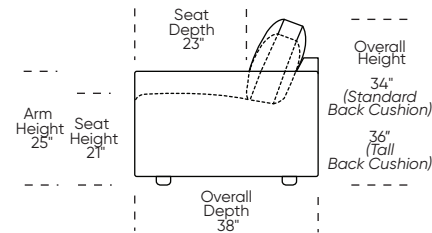

Please use actual leather, fabric, Crypton®, Sunbrella® and Ultrasuede® swatches when specifying furniture as the colors shown may vary due to the printing process.

Scale: 1/8 inch = 1 foot
 All dimensions are approximate and subject to change.
 Specify components from the sitting position.

UPHOLSTERED (NO SKIRT):

UPHOLSTERED (NO SKIRT):

**Standard Seat Height
High Leg**

**Higher Seat Height
High Leg**

**Standard Seat Height
Low Leg (Hidden Leg is used)**

**Higher Seat Height
Low Leg (Hidden Leg is used)**

SKIRTED:

SKIRTED:

**Standard Seat Height
High Leg**

**Higher Seat Height
High Leg**

**Standard Seat Height
Low Leg (Hidden Leg is used)**

**Higher Seat Height
Low Leg (Hidden Leg is used)**

Note: Skirted version includes a concealed leg in Oiled Ash finish.