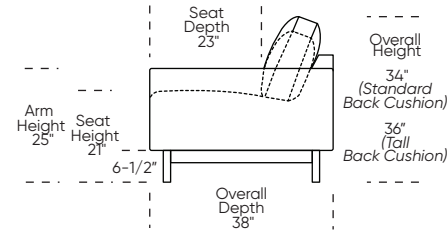

Please use actual leather, fabric, Crypton®, Sunbrella® and Ultrasuede® swatches when specifying furniture as the colors shown may vary due to the printing process.

Scale: 1/8 inch = 1 foot
 All dimensions are approximate and subject to change.
 Specify components from the sitting position.

UPHOLSTERED (NO SKIRT):

UPHOLSTERED (NO SKIRT):

**Standard Seat Height
High Leg**

**Higher Seat Height
High Leg**

**Standard Seat Height
Low Leg (Hidden Leg is used)**

**Higher Seat Height
Low Leg (Hidden Leg is used)**

SKIRTED:

SKIRTED:

**Standard Seat Height
High Leg**

**Higher Seat Height
High Leg**

**Standard Seat Height
Low Leg (Hidden Leg is used)**

**Higher Seat Height
Low Leg (Hidden Leg is used)**

Note: Skirted version includes a concealed leg in Oiled Ash finish.