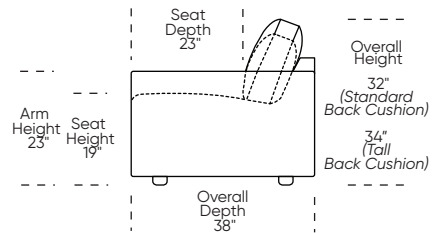

Please use actual leather, fabric, Crypton®, Sunbrella® and Ultrasuede® swatches when specifying furniture as the colors shown may vary due to the printing process.

Scale: 1/8 inch = 1 foot
 All dimensions are approximate and subject to change.
 Specify components from the sitting position.

UPHOLSTERED (NO SKIRT):

UPHOLSTERED (NO SKIRT):

**Standard Seat Height
High Leg**

**Higher Seat Height
High Leg**

**Standard Seat Height
Low Leg (Hidden Leg is used)**

**Higher Seat Height
Low Leg (Hidden Leg is used)**

SKIRTED:

SKIRTED:

**Standard Seat Height
High Leg**

**Higher Seat Height
High Leg**

**Standard Seat Height
Low Leg (Hidden Leg is used)**

**Higher Seat Height
Low Leg (Hidden Leg is used)**

Note: Skirted version includes a concealed leg in Oiled Ash finish.