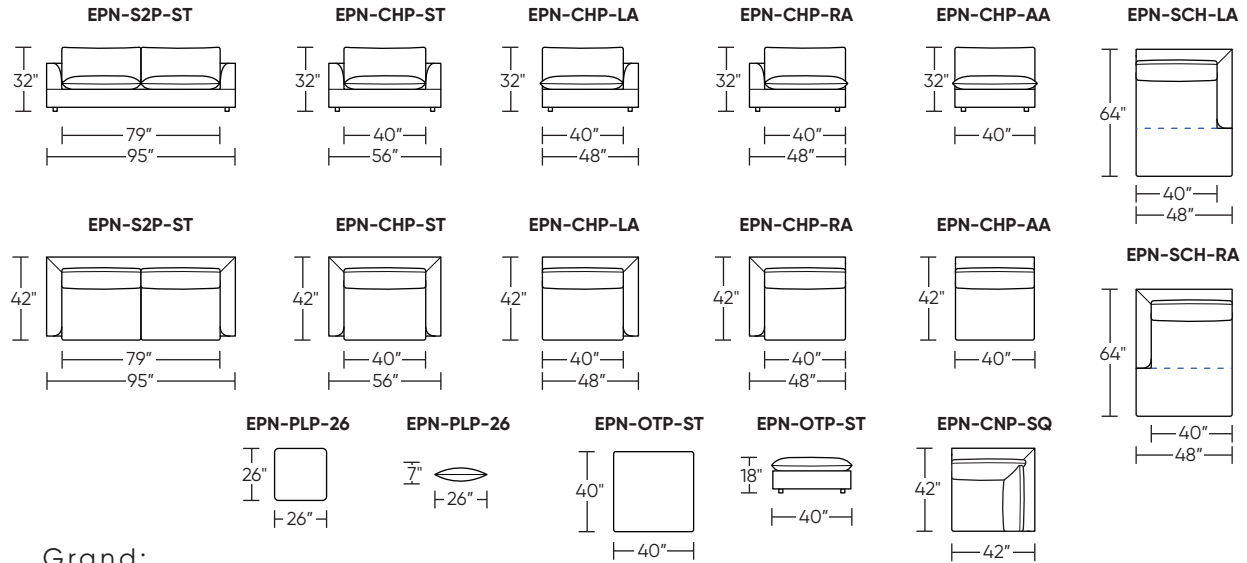

Please use actual leather, fabric, Crypton®, Sunbrella® and Ultrasuede® swatches when specifying furniture as the colors shown may vary due to the printing process.

ESPEN

Studio:

Grand:

Studio:

Grand:

Note: Dashed horizontal line (---) indicates seam on leather and railroaded fabrics. Dotted vertical line (.....) indicates seam on Ultrasuede® and up the roll fabrics.

Scale: 1/8 inch = 1 foot
 All dimensions are approximate and subject to change.
 Specify components from the sitting position.