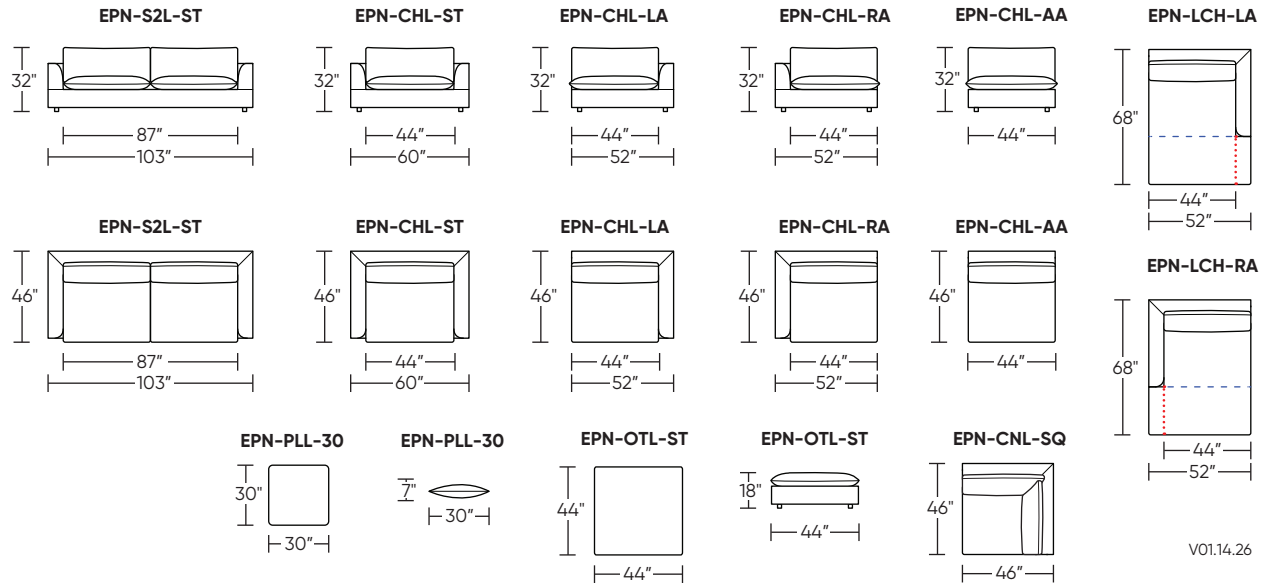

Options:

- Down toss pillows available separately; Use EPN-PLP-26 for Studio pillows or EPN-PLL-30 for Grand pillows
- Premium high-density, high-resiliency foam seat cushions with memory foam inserts encased in Trillium
- Premium Trillium filled back cushions

Please use actual leather, fabric, Crypton®, Sunbrella® and Ultrasuede® swatches when specifying furniture as the colors shown may vary due to the printing process.

ESPEN

Studio:

Grand:

Studio:

Grand:

Note: Dashed horizontal line (---) indicates seam on leather and railroaded fabrics. Dotted vertical line (.....) indicates seam on Ultrasuede® and up the roll fabrics.

Scale: 1/8 inch = 1 foot
 All dimensions are approximate and subject to change.
 Specify components from the sitting position.