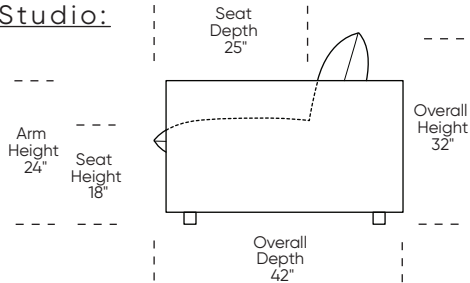

Please use actual leather, fabric, Crypton®, Sunbrella® and Ultrasuede® swatches when specifying furniture as the colors shown may vary due to the printing process.

ESPEN

Studio:

Grand:

Studio:

Grand:

Note: Dashed horizontal line (---) indicates seam on leather and railroaded fabrics. Dotted vertical line (.....) indicates seam on Ultrasuede® and up the roll fabrics.

Scale: 1/8 inch = 1 foot
 All dimensions are approximate and subject to change.
 Specify components from the sitting position.