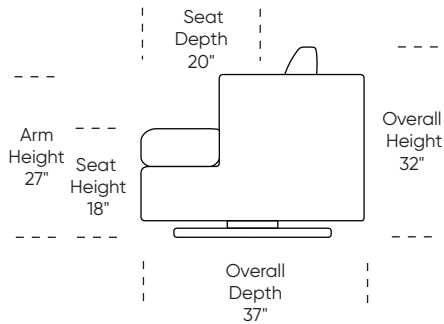

*Please use actual leather, fabric, Crypton®, Sunbrella® and Ultrasuede® swatches when specifying furniture as the colors shown may vary due to the printing process.*

\*Note: arm height for this frame is measured at the highest point of the curved arm.

Scale: 1/4 inch = 1 foot  
All dimensions are approximate and subject to change.  
Specify components from the sitting position.

V01.14.26