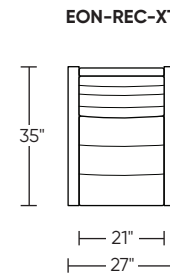

Please use actual leather, fabric, Crypton®, Sunbrella® and Ultrasuede® swatches when specifying furniture as the colors shown may vary due to the printing process.

Wall Clearance is 16"

Scale: 1/4 inch = 1 foot
 All dimensions are approximate and subject to change.
 Specify components from the sitting position.