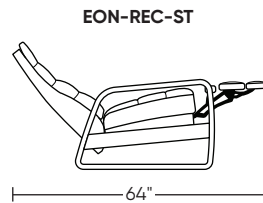

Please use actual leather, fabric, Crypton®, Sunbrella® and Ultrasuede® swatches when specifying furniture as the colors shown may vary due to the printing process.

Wall Clearance is 16"

Scale: 1/4 inch = 1 foot
 All dimensions are approximate and subject to change.
 Specify components from the sitting position.