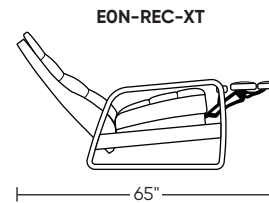

Please use actual leather, fabric, Crypton®, Sunbrella® and Ultrasuede® swatches when specifying furniture as the colors shown may vary due to the printing process.

Wall Clearance is 16"

Scale: 1/4 inch = 1 foot
 All dimensions are approximate and subject to change.
 Specify components from the sitting position.