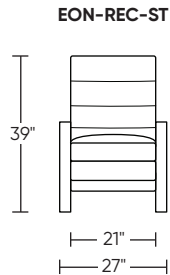

Please use actual leather, fabric, Crypton®, Sunbrella® and Ultrasuede® swatches when specifying furniture as the colors shown may vary due to the printing process.

Wall Clearance is 16"

Scale: 1/4 inch = 1 foot
 All dimensions are approximate and subject to change.
 Specify components from the sitting position.