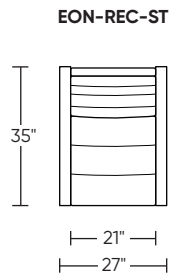

Please use actual leather, fabric, Crypton®, Sunbrella® and Ultrasuede® swatches when specifying furniture as the colors shown may vary due to the printing process.

Wall Clearance is 16"

Scale: 1/4 inch = 1 foot
 All dimensions are approximate and subject to change.
 Specify components from the sitting position.