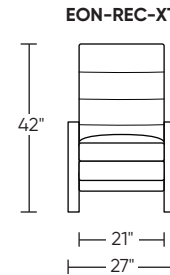

Please use actual leather, fabric, Crypton®, Sunbrella® and Ultrasuede® swatches when specifying furniture as the colors shown may vary due to the printing process.

Wall Clearance is 16"

Scale: 1/4 inch = 1 foot
 All dimensions are approximate and subject to change.
 Specify components from the sitting position.