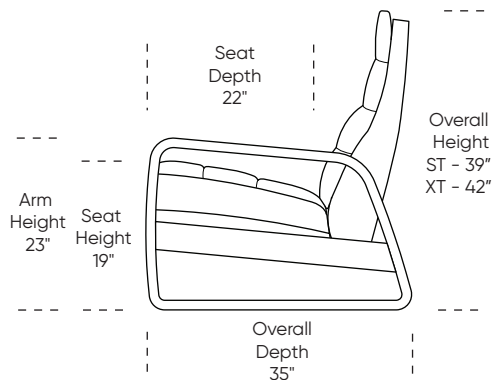

Please use actual leather, fabric, Crypton®, Sunbrella® and Ultrasuede® swatches when specifying furniture as the colors shown may vary due to the printing process.

Wall Clearance is 16"

Scale: 1/4 inch = 1 foot
 All dimensions are approximate and subject to change.
 Specify components from the sitting position.