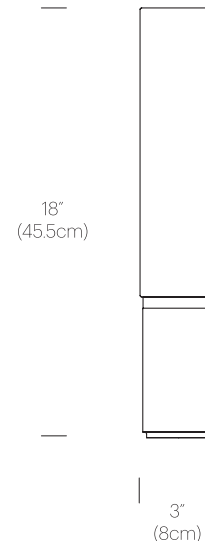

Cable length: 6' (182cm)

Color Rendition Index: 90 CRI

CERTIFICATIONS

UL listed components

FINISHES

ALUMINUM BASE

FROSTED WHITE/
SILVER

FROSTED WHITE/
BRASS

FROSTED WHITE/
BLACK

DIMENSIONS

ELISE 18

PRODUCT CODES

Elise 18 (Black):	ELIS 18 BLK
Elise 18 (Brass):	ELIS 18 BRA
Elise 18 (Silver):	ELIS 18 SLV

PACKAGING WEIGHT AND DIMENSIONS

Elise 18:	3.3LBS	18.5" X 5" X 4"
	1.5KGS	47cm X 13cm X 10cm

Elise 32:	8.95LBS 4.1KGS	32.5" X 6" X 6" 83cm X 15cm X 15cm
Elise 48:	11.05LBS 5KGS	53" X 6" X 6" 135cm X 15cm X 15cm
Elise 60:	12.2LBS 5.5KGS	68" X 6" X 6" 173cm X 15cm X 15cm
Elise 80 Base:	13.1LBS 5.9KGS	20" X 7" X 7" 51cm X 18cm X 18cm
Elise 80 Shade:	7.45LBS 3.4KGS	68" X 6" X 6" 173cm X 15cm X 15cm