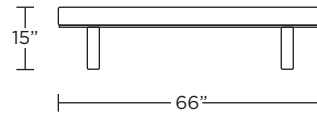

*Please use actual leather, fabric, Crypton®, Sunbrella® and Ultrasuede® swatches when specifying furniture as the colors shown may vary due to the printing process.*

EDS-BNH-ST

EDS-BNH-ST

Scale : 1/4 inch = 1 foot V05.02.24  
All dimensions are approximate and subject to change.  
Specify all components from the sitting position.