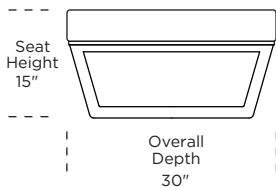

*Please use actual leather, fabric, Crypton®, Sunbrella® and Ultrasuede® swatches when specifying furniture as the colors shown may vary due to the printing process.*

EDS-BNH-ST

EDS-BNH-ST

Scale : 1/4 inch = 1 foot V05.02.24  
All dimensions are approximate and subject to change.  
Specify all components from the sitting position.