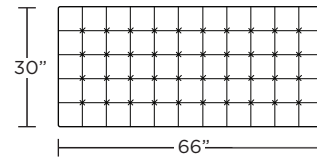

*Please use actual leather, fabric, Crypton®, Sunbrella® and Ultrasuede® swatches when specifying furniture as the colors shown may vary due to the printing process.*

EDS-BNH-ST

EDS-BNH-ST

Scale : 1/4 inch = 1 foot V05.02.24  
All dimensions are approximate and subject to change.  
Specify all components from the sitting position.