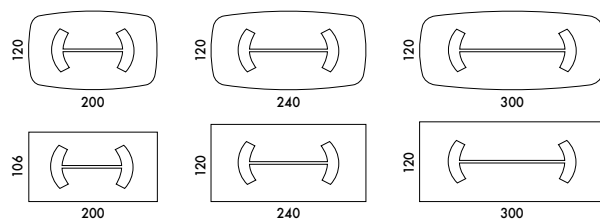

Dorian with wooden top is the perfect design table for the living area, an innovative and functional solution that does not give up elegant aesthetics. Archirivolto design wanted this table with a rectangular or shaped veneered wood shelf, with oblique edges 38 mm thick. supported by a painted metal base. This furnishing accessory with a sophisticated touch is ideal for various environments, from the dining room to the office and the living area: the optimal choice for those who are looking for a unique piece of the highest quality to enhance the furniture. The Dorian table with wooden top matches perfectly with the Max armchair with wooden base. Also available with ceramic, marble and crystal top.

Informazioni tecniche / Technical informations

Tavolo con base in metallo verniciato.

Nero	V01	Platino spazzolato	S01
Antracite	V03	Bronzo spazzolato vintage	S02
Avorio	V08		
Titanio	V04		
Bronzo	V05		

Table with painted metal base.

Black	V01	Brushed Platinum	S01
Anthracite	V03	Brushed Bronze vintage	S02
Ivory	V08		
Titanium	V04		
Bronze	V05		

Piano in legno impiallacciato con bordi obliqui spessore 38 mm.

Noce Canaletto	NC
Frassino Nero	FNR
Frassino Testa di Moro	FTM