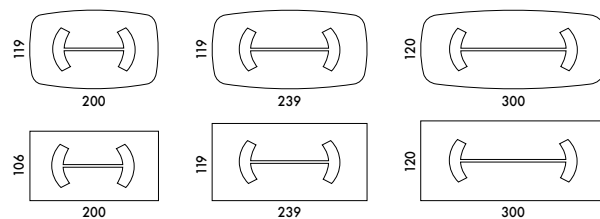

*Dorian with ceramic top is the designer table that presents itself as a true work of art in the surrounding environment: with its unique design and sinuous lines it will become the focal point of the living area. With a unique and distinctive style, this modern table is defined by the Archirivolto design with a painted metal base and 16 mm thick ceramic top. The 10 mm thick tempered glass is coupled with 6 mm thick ceramic. The choice of a precious ceramic shelf is a winning one since it is a durable, resistant material, easily cleanable from stains and with a wide range of aesthetic possibilities. Simple, design lines that find a winning combination with the Cos chair covered in leather. The Dorian design table with ceramic top is also available with marble, crystal and wood tops.*

### Piano in ceramica.

Sottopiano in vetro temperato spessore 10 mm, accoppiato con ceramica spessore 6 mm.

Calacatta Gold lucido	CM1	Patagonia lucido	CM10
Calacatta Gold opaco	CM7	Travertino opaco	CM11
Statuario lucido	CM2	Calacatta Macchia Vecchia lucido	CM12
Portoro opaco	CM3	Silver Root opaco	CM13
Alabastro lucido	CM4	Silver Root bianco opaco	CM14
Onice lucido	CM5	Fior di Bosco opaco	CM15
Sahara Noir lucido	CM6	Breccia Imperiale opaco	CM16