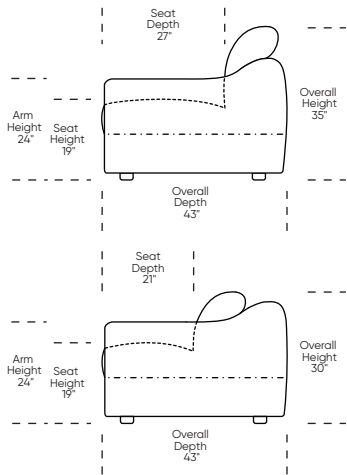

Leg height is 2"

Please use actual leather, fabric, Crypton®, Sunbrella® and Ultrasuede® swatches when specifying furniture as the colors shown may vary due to the printing process.

Note: Dashed line (---) indicates seam on leather, Ultrasuede® and up the roll fabrics. Dotted line (.....) indicates seam on up the roll fabrics. Alternating line (-.-.-) indicates seam on leather and Ultrasuede®.

DORIAN

V02.02.26

Scale: 1/8 inch = 1 foot
 All dimensions are approximate and subject to change.
 Specify components from the sitting position.