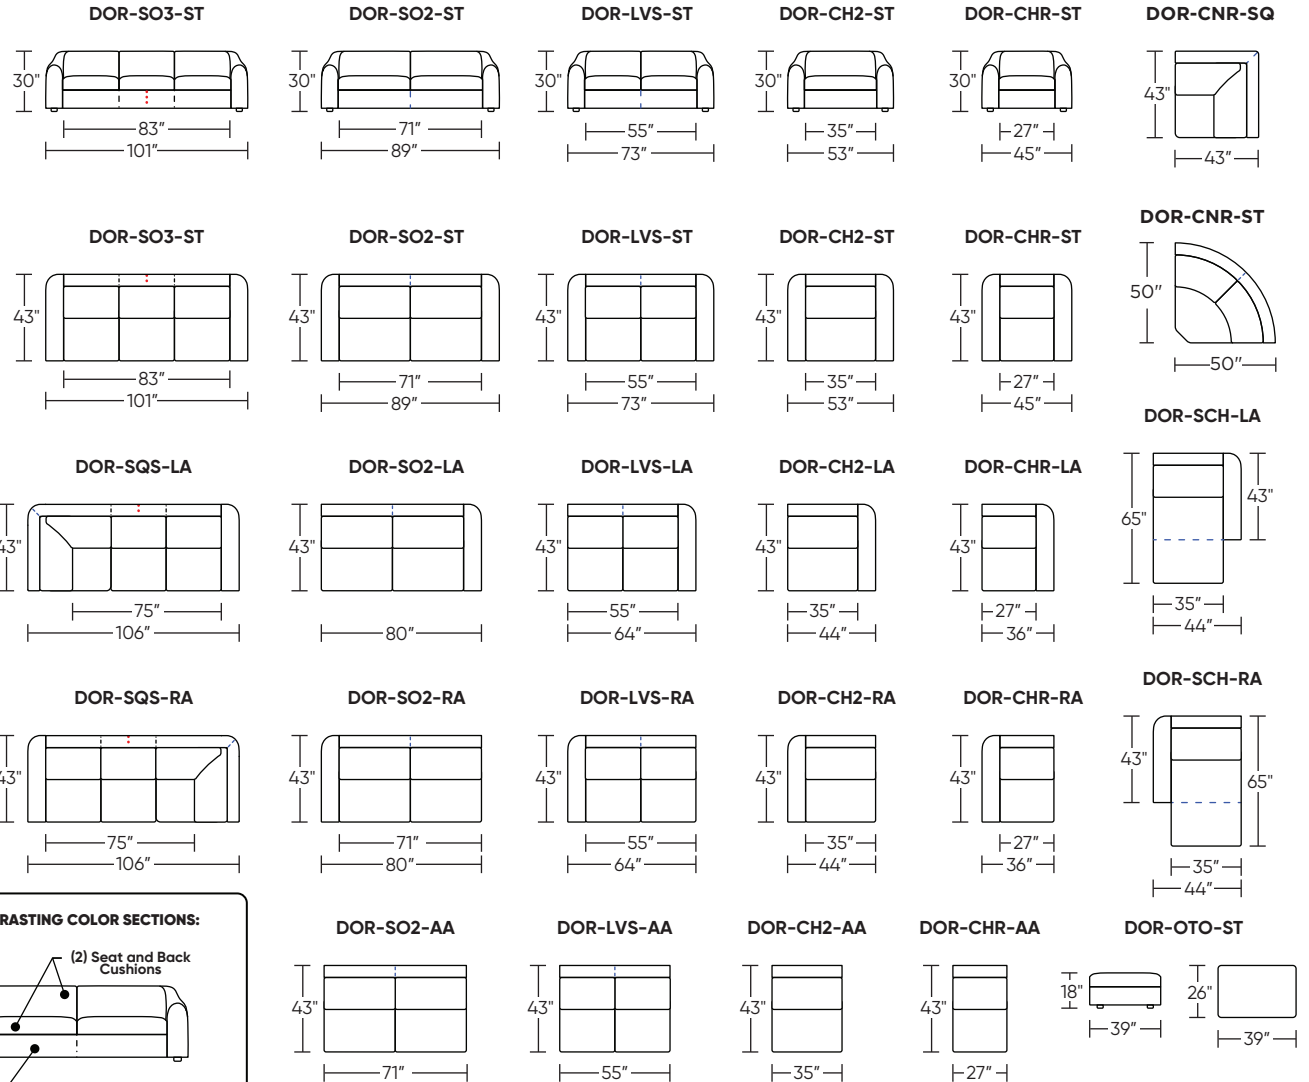

Leg height is 2"

Please use actual leather, fabric, Crypton®, Sunbrella® and Ultrasuede® swatches when specifying furniture as the colors shown may vary due to the printing process.

Note: Dashed line (---) indicates seam on leather, Ultrasuede® and up the roll fabrics. Dotted line (.....) indicates seam on up the roll fabrics. Alternating line (-.-.-) indicates seam on leather and Ultrasuede®.

DORIAN

V02.02.26

Scale: 1/8 inch = 1 foot
 All dimensions are approximate and subject to change.
 Specify components from the sitting position.