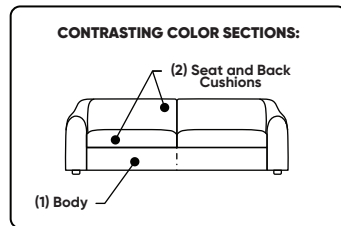

Options:

- Premium high-density, high-resiliency foam seat cushions encased in down with down-blend filled back cushions
- Extra-firm premium high-density, high-resiliency foam seat cushions with foam back cushions
- Premium high-density, high-resiliency foam seat cushions encased in Trillium with Trillium filled back cushions
- Contrasting stitch detail available in Bermuda Green, Beige, Black, Brown, Charcoal, Cream, Espresso, Gold Brown, Grey, Lemon, Midnight Blue, and Scarlet thread color
- Contrasting cover available (two tone):
Color 1 - Body (dictates cost)
Color 2 - Seat and Back Cushions

Leg height is 2"

Please use actual leather, fabric, Crypton®, Sunbrella® and Ultrasuede® swatches when specifying furniture as the colors shown may vary due to the printing process.

Note: Dashed line (---) indicates seam on leather, Ultrasuede® and up the roll fabrics. Dotted line (.....) indicates seam on up the roll fabrics. Alternating line (-.-.-) indicates seam on leather and Ultrasuede®.

DORIAN

V02.02.26

Scale: 1/8 inch = 1 foot
 All dimensions are approximate and subject to change.
 Specify components from the sitting position.