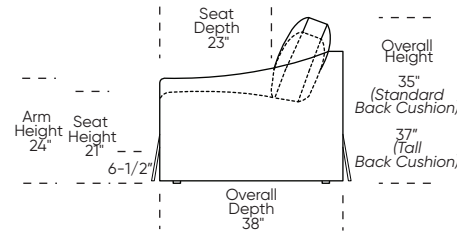

Please use actual leather, fabric, Crypton®, Sunbrella® and Ultrasuede® swatches when specifying furniture as the colors shown may vary due to the printing process.

Scale: 1/8 inch = 1 foot  
 All dimensions are approximate and subject to change.  
 Specify components from the sitting position.

**UPHOLSTERED (NO SKIRT):**

**UPHOLSTERED (NO SKIRT):**

**Standard Seat Height  
High Leg**

**Higher Seat Height  
High Leg**

**Standard Seat Height  
Low Leg (Hidden Leg is used)**

**Higher Seat Height  
Low Leg (Hidden Leg is used)**

**SKIRTED:**

**SKIRTED:**

**Standard Seat Height  
High Leg**

**Higher Seat Height  
High Leg**

**Standard Seat Height  
Low Leg (Hidden Leg is used)**

**Higher Seat Height  
Low Leg (Hidden Leg is used)**