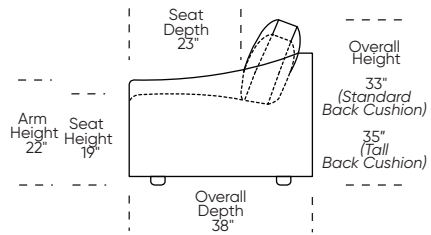

Please use actual leather, fabric, Crypton®, Sunbrella® and Ultrasuede® swatches when specifying furniture as the colors shown may vary due to the printing process.

Scale: 1/8 inch = 1 foot  
 All dimensions are approximate and subject to change.  
 Specify components from the sitting position.

**UPHOLSTERED (NO SKIRT):**

**UPHOLSTERED (NO SKIRT):**

**Standard Seat Height  
High Leg**

**Higher Seat Height  
High Leg**

**Standard Seat Height  
Low Leg (Hidden Leg is used)**

**Higher Seat Height  
Low Leg (Hidden Leg is used)**

**SKIRTED:**

**SKIRTED:**

**Standard Seat Height  
High Leg**

**Higher Seat Height  
High Leg**

**Standard Seat Height  
Low Leg (Hidden Leg is used)**

**Higher Seat Height  
Low Leg (Hidden Leg is used)**