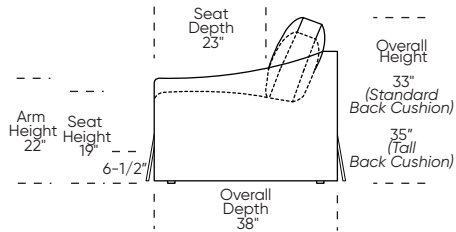

Please use actual leather, fabric, Crypton®, Sunbrella® and Ultrasuede® swatches when specifying furniture as the colors shown may vary due to the printing process.

Scale: 1/8 inch = 1 foot  
 All dimensions are approximate and subject to change.  
 Specify components from the sitting position.

**UPHOLSTERED (NO SKIRT):**

**UPHOLSTERED (NO SKIRT):**

**Standard Seat Height  
High Leg**

**Higher Seat Height  
High Leg**

**Standard Seat Height  
Low Leg (Hidden Leg is used)**

**Higher Seat Height  
Low Leg (Hidden Leg is used)**

**SKIRTED:**

**SKIRTED:**

**Standard Seat Height  
High Leg**

**Higher Seat Height  
High Leg**

**Standard Seat Height  
Low Leg (Hidden Leg is used)**

**Higher Seat Height  
Low Leg (Hidden Leg is used)**