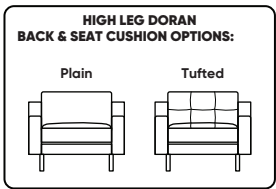

**Options:**

**Back & Seat Cushions:**

- Foam
  - Knife-Edge
  - Tufted
  - Plain
- Down (Upcharge)
  - Knife-Edge
  - Tufted
  - Plain
- Trillium (Upcharge)
  - Knife-Edge
  - Tufted
  - Plain

**Back Cushions:**

**Construction Notes:**

Plain or Tufted (tufted detail not available with knife-edge back cushion option)  
 Loose knife-edge back cushions  
**Down:** Premium high-density, high-resiliency foam seat cushions with memory foam inserts encased in down with down-blend filled back cushions  
**Trillium:** Premium high-density, high-resiliency foam seat cushions with memory foam inserts encased in Trillium with Trillium filled back cushions

**Note:** Dotted line indicates seam on leather, Ultrasuede® and up the roll fabrics. Seams are eliminated with railroaded fabrics, except on chaise (SCH, LCH) to maintain consistent nap direction across the entire sectional.