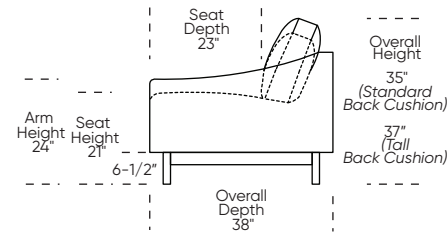

Please use actual leather, fabric, Crypton®, Sunbrella® and Ultrasuede® swatches when specifying furniture as the colors shown may vary due to the printing process.

Scale: 1/8 inch = 1 foot  
 All dimensions are approximate and subject to change.  
 Specify components from the sitting position.

**UPHOLSTERED (NO SKIRT):**

**UPHOLSTERED (NO SKIRT):**

**Standard Seat Height  
High Leg**

**Higher Seat Height  
High Leg**

**Standard Seat Height  
Low Leg (Hidden Leg is used)**

**Higher Seat Height  
Low Leg (Hidden Leg is used)**

**SKIRTED:**

**SKIRTED:**

**Standard Seat Height  
High Leg**

**Higher Seat Height  
High Leg**

**Standard Seat Height  
Low Leg (Hidden Leg is used)**

**Higher Seat Height  
Low Leg (Hidden Leg is used)**