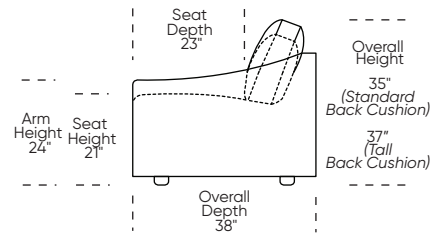

Please use actual leather, fabric, Crypton®, Sunbrella® and Ultrasuede® swatches when specifying furniture as the colors shown may vary due to the printing process.

Scale: 1/8 inch = 1 foot  
 All dimensions are approximate and subject to change.  
 Specify components from the sitting position.

**UPHOLSTERED (NO SKIRT):**

**UPHOLSTERED (NO SKIRT):**

**Standard Seat Height  
High Leg**

**Higher Seat Height  
High Leg**

**Standard Seat Height  
Low Leg (Hidden Leg is used)**

**Higher Seat Height  
Low Leg (Hidden Leg is used)**

**SKIRTED:**

**SKIRTED:**

**Standard Seat Height  
High Leg**

**Higher Seat Height  
High Leg**

**Standard Seat Height  
Low Leg (Hidden Leg is used)**

**Higher Seat Height  
Low Leg (Hidden Leg is used)**