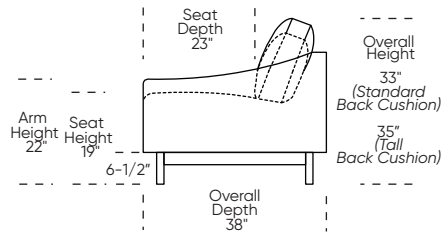

UPHOLSTERED (NO SKIRT):

UPHOLSTERED (NO SKIRT):

**Standard Seat Height
High Leg**