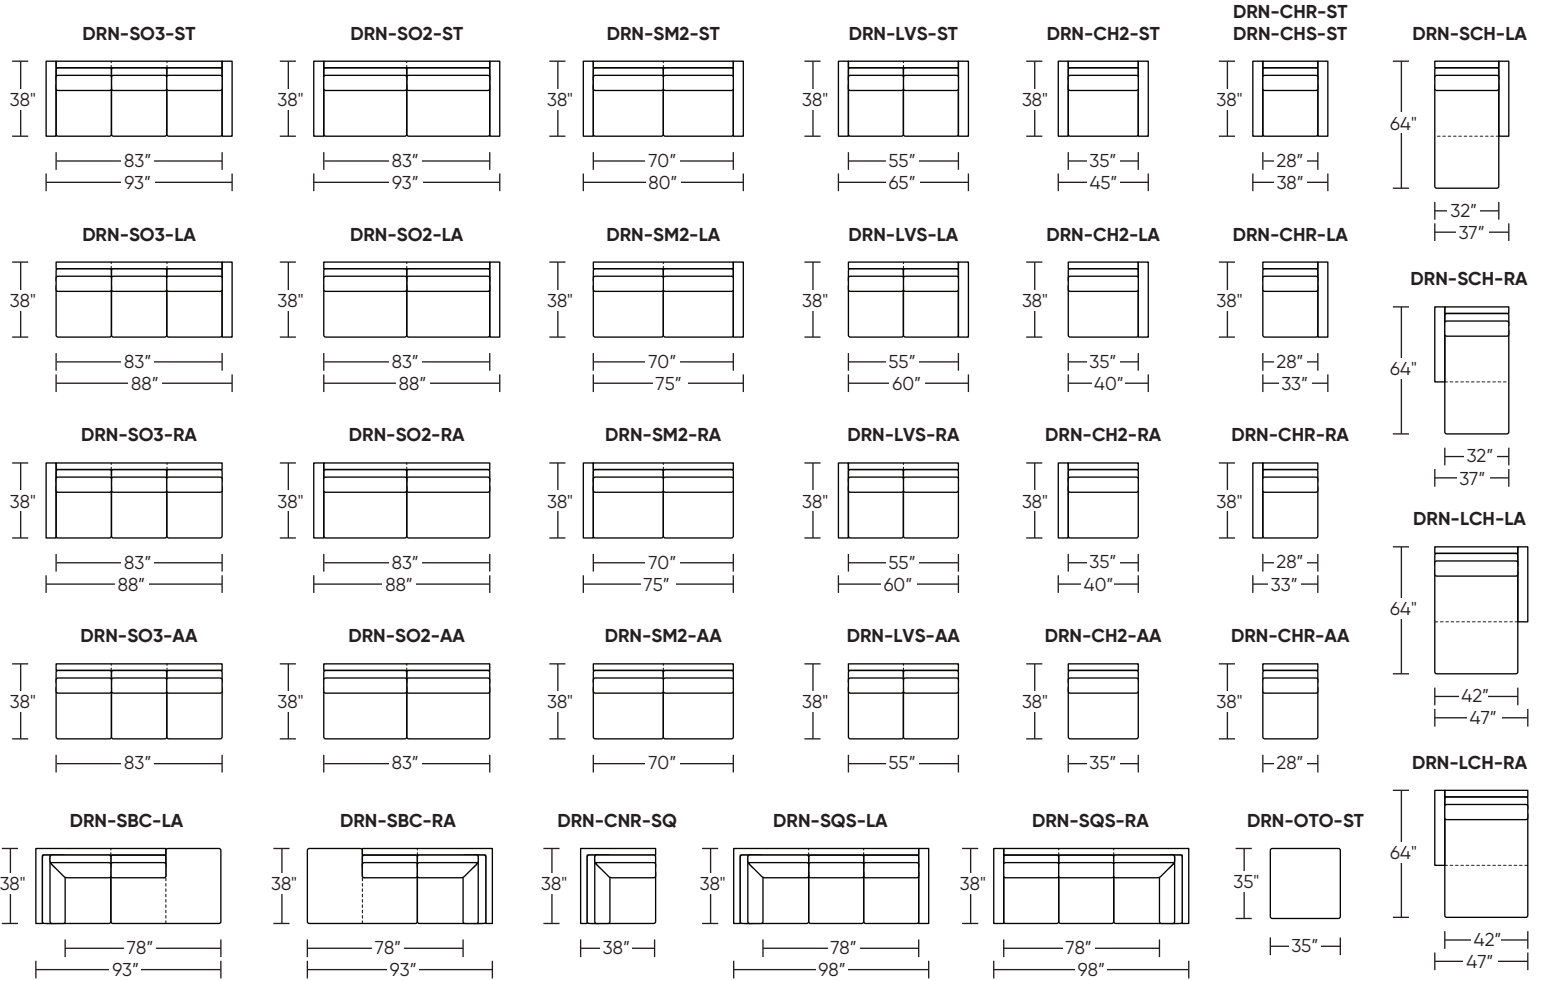

Frame Options:

► Upholstered (No skirt):

- Standard Seat Height - 19"
  - High Leg
  - Low Leg
- Higher Seat Height - 21"
  - High Leg
  - Low Leg

► Skirted (Upcharge):

- Standard Seat Height - 19"
  - High Leg
  - Low Leg
- Higher Seat Height - 21"
  - High Leg
  - Low Leg

Options:

Back & Seat Cushions:

- Foam
  - Knife-Edge
  - Tufted
  - Plain
- Down (Upcharge)
  - Knife-Edge
  - Tufted
  - Plain
- Trillium (Upcharge)
  - Knife-Edge
  - Tufted
  - Plain

Back Cushions:

- Standard
- Tall (+2")

High Leg Doran available with:

- Wood Leg
  - Dune
  - Ebony
  - Mink
  - Oiled Ash
- Metal Leg
  - Brushed Stainless

Standard Features:

Advanced unidirectional suspension system
Foam: Premium high-density, high-resiliency foam seat cushions with fiber filled back cushions
Loose knife-edge back cushions
Single-needle top-stitch
Limited lifetime warranty on frame and suspension
Quick-ship delivery

Construction Notes:

Plain or Tufted (tufted detail not available with knife-edge back cushion option)
Loose knife-edge back cushions
Down: Premium high-density, high-resiliency foam seat cushions with memory foam inserts encased in down with down-blend filled back cushions
Trillium: Premium high-density, high-resiliency foam seat cushions with memory foam inserts encased in Trillium with Trillium filled back cushions

Note: Dotted line indicates seam on leather, Ultrasuede® and up the roll fabrics. Seams are eliminated with railroaded fabrics, except on chaise (SCH, LCH) to maintain consistent nap direction across the entire sectional.

Please use actual leather, fabric, Crypton®, Sunbrella® and Ultrasuede® swatches when specifying furniture as the colors shown may vary due to the printing process.

Scale: 1/8 inch = 1 foot
All dimensions are approximate and subject to change.
Specify components from the sitting position.