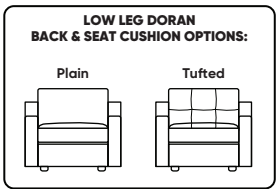

**Options:**

**Back & Seat Cushions:**

- Foam
  - Knife-Edge
  - Tufted
  - Plain
- Down (Upcharge)
  - Knife-Edge
  - Tufted
  - Plain
- Trillium (Upcharge)
  - Knife-Edge
  - Tufted
  - Plain

**Back Cushions:**

**Construction Notes:**

Plain or Tufted (tufted detail not available with knife-edge back cushion option)  
 Loose knife-edge back cushions  
**Down:** Premium high-density, high-resiliency foam seat cushions with memory foam inserts encased in down with down-blend filled back cushions  
**Trillium:** Premium high-density, high-resiliency foam seat cushions with memory foam inserts encased in Trillium with Trillium filled back cushions

**Note:** Dotted line indicates seam on leather, Ultrasuede® and up the roll fabrics. Seams are eliminated with railroaded fabrics, except on chaise (SCH, LCH) to maintain consistent nap direction across the entire sectional.