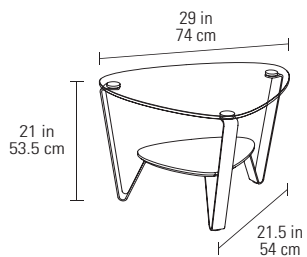

## 1363 LARGE COFFEE TABLE

Dimensions 15.5H x 55 x 33.5 in  
40H x 140 x 85 cm  
Shelf Clearance 8.75 in | 22.5 cm  
Weight 85 lbs | 39 kg

## 1364 SMALL COFFEE TABLE

Dimensions 15.5H x 44 x 27 in  
40H x 112 x 68 cm  
Shelf Clearance 8.75 in | 22.5 cm  
Weight 55 lbs | 25 kg

## 1367 END TABLE

Dimensions 21H x 29 x 21.5 in  
53.5H x 74 x 54 cm  
Shelf Clearance 11.25 in | 29 cm  
Weight 37 lbs | 17 kg

Dino Large Coffee Table 1363 with End Table 1367 in Natural Walnut

Dino Large Coffee Table 1364 with End Table 1367 in Toasted Oak