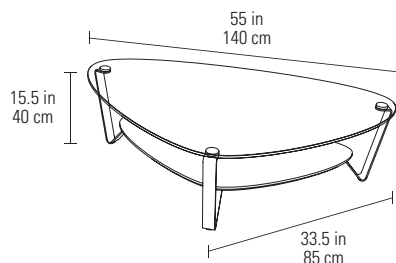

# DINO™

DESIGN **LOUIS A. LARA**

The popular Dino table has been refreshed for a new generation. With its soft triangular design, Dino is a welcoming and comfortable shape for use with oddly-shaped seating areas or sectionals. The collection's grey-tinted glass top surface is affixed to brushed metal legs, secured to the floating lower shelf. Available in five finishes.

## 1363 LARGE COFFEE TABLE

Dimensions 15.5H x 55 x 33.5 in  
40H x 140 x 85 cm  
Shelf Clearance 8.75 in | 22.5 cm  
Weight 85 lbs | 39 kg

## 1364 SMALL COFFEE TABLE

Dimensions 15.5H x 44 x 27 in  
40H x 112 x 68 cm  
Shelf Clearance 8.75 in | 22.5 cm  
Weight 55 lbs | 25 kg

## 1367 END TABLE

Dimensions 21H x 29 x 21.5 in  
53.5H x 74 x 54 cm  
Shelf Clearance 11.25 in | 29 cm  
Weight 37 lbs | 17 kg

Dino Large Coffee Table 1363 with End Table 1367 in Natural Walnut

Dino Large Coffee Table 1364 with End Table 1367 in Toasted Oak