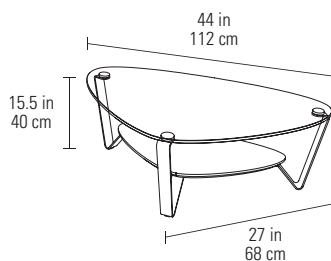

# DINO™

DESIGN **LOUIS A. LARA**

The popular Dino table has been refreshed for a new generation. With its soft triangular design, Dino is a welcoming and comfortable shape for use with oddly-shaped seating areas or sectionals. The collection's grey-tinted glass top surface is affixed to brushed metal legs, secured to the floating lower shelf. Available in five finishes.

## 1363 LARGE COFFEE TABLE

Dimensions 15.5H x 55 x 33.5 in  
40H x 140 x 85 cm  
Shelf Clearance 8.75 in | 22.5 cm  
Weight 85 lbs | 39 kg

## 1364 SMALL COFFEE TABLE

Dimensions 15.5H x 44 x 27 in  
40H x 112 x 68 cm  
Shelf Clearance 8.75 in | 22.5 cm  
Weight 55 lbs | 25 kg

## 1367 END TABLE

Dimensions 21H x 29 x 21.5 in  
53.5H x 74 x 54 cm  
Shelf Clearance 11.25 in | 29 cm  
Weight 37 lbs | 17 kg

Dino Large Coffee Table 1363 with End Table 1367 in Natural Walnut

Dino Large Coffee Table 1364 with End Table 1367 in Toasted Oak