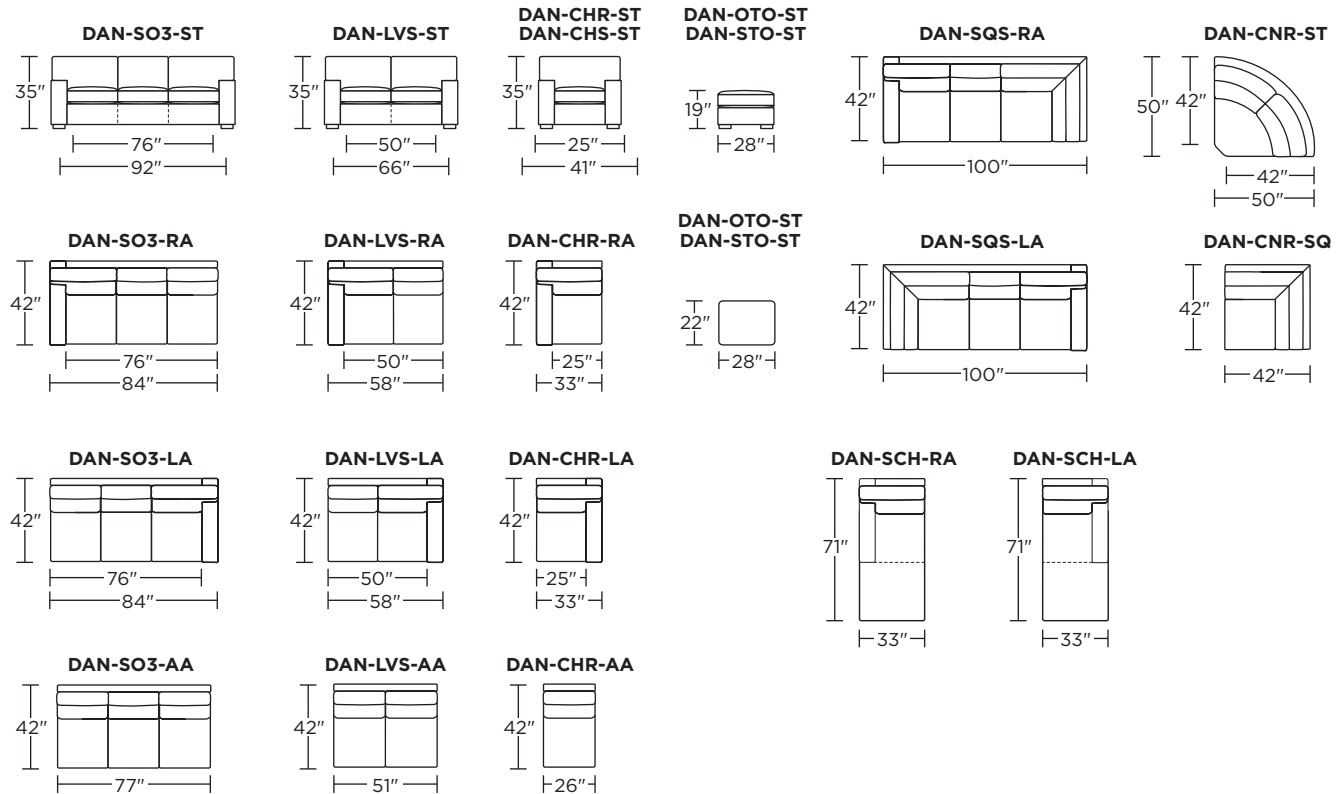

**DANFORD**

**Standard Features:**

- Advanced unidirectional suspension system
- Premium high-density, high-resiliency foam seats encased in down
- Loose back and seat cushions
- Double-needle top-stitch with thick thread
- Quick-ship delivery
- Limited lifetime warranty on frame and suspension

Please use actual leather, fabric, Crypton®, Sunbrella® and Ultrasuede® swatches when specifying furniture as the colors shown may vary due to the printing process.

**Note:** Dotted line indicates seam on leather, Ultrasuede® and up the roll fabrics. Seams are eliminated with railroaded fabrics.

Scale: 1/8 inch = 1 foot  
All dimensions are approximate and subject to change.  
Specify components from the sitting position.