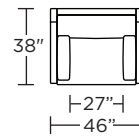

DLY-CH2-ST