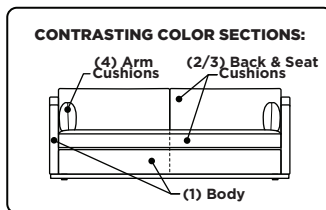

Leg height is 2"

**Use Color 2 for back/seat cushions with 2 seat option; Use Color 3 for back/seat cushions with bench seat cushion option

Please use actual leather, fabric, Crypton®, Sunbrella® and Ultrasuede® swatches when specifying furniture as the colors shown may vary due to the printing process.

DLY-SO2-ST

DLY-CH2-ST

DLY-CHR-ST

DLY-SQS-LA

DLY-SO2-ST

DLY-CH2-ST

DLY-CHR-ST

DLY-SQS-RA

DLY-LVS-LA

DLY-LVS-RA

Note: Dotted line indicates seam on leather, Ultrasuede® and up the roll fabrics. Seams are eliminated with railroaded fabrics.

Scale: 1/8 inch = 1 foot
All dimensions are approximate and subject to change.
Specify components from the sitting position.