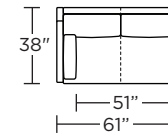

Leg height is 2"

**Use Color 2 for back/seat cushions with 2 seat option; Use Color 3 for back/seat cushions with bench seat cushion option

Please use actual leather, fabric, Crypton®, Sunbrella® and Ultrasuede® swatches when specifying furniture as the colors shown may vary due to the printing process.

DLY-LVS-LA

DLY-LVS-RA

Note: Dotted line indicates seam on leather, Ultrasuede® and up the roll fabrics. Seams are eliminated with railroaded fabrics.

Scale: 1/8 inch = 1 foot
All dimensions are approximate and subject to change.
Specify components from the sitting position.