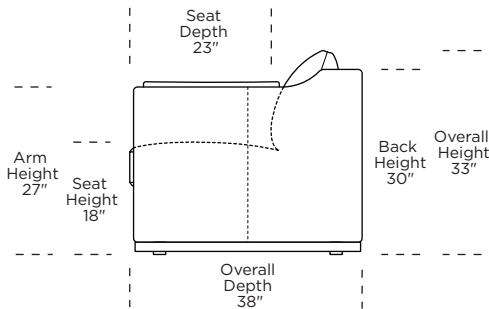

Leg height is 2"

**Use Color 2 for back/seat cushions with 2 seat option; Use Color 3 for back/seat cushions with bench seat cushion option

Please use actual leather, fabric, Crypton®, Sunbrella® and Ultrasuede® swatches when specifying furniture as the colors shown may vary due to the printing process.

DLY-LVS-LA

DLY-LVS-RA

Note: Dotted line indicates seam on leather, Ultrasuede® and up the roll fabrics. Seams are eliminated with railroaded fabrics.

Scale: 1/8 inch = 1 foot
All dimensions are approximate and subject to change.
Specify components from the sitting position.