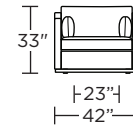

DLY-CHR-ST