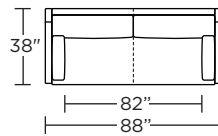

DLY-SO2-ST