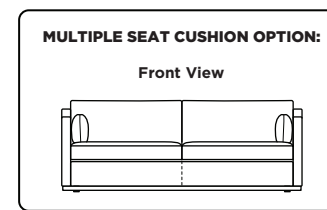

Leg height is 2"

**Use Color 2 for back/seat cushions with 2 seat option; Use Color 3 for back/seat cushions with bench seat cushion option

Please use actual leather, fabric, Crypton®, Sunbrella® and Ultrasuede® swatches when specifying furniture as the colors shown may vary due to the printing process.

DLY-LVS-LA

DLY-LVS-RA

Note: Dotted line indicates seam on leather, Ultrasuede® and up the roll fabrics. Seams are eliminated with railroaded fabrics.

Scale: 1/8 inch = 1 foot
All dimensions are approximate and subject to change.
Specify components from the sitting position.