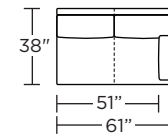

Leg height is 2"

**Use Color 2 for back/seat cushions with 2 seat option; Use Color 3 for back/seat cushions with bench seat cushion option

Please use actual leather, fabric, Crypton®, Sunbrella® and Ultrasuede® swatches when specifying furniture as the colors shown may vary due to the printing process.

DLY-LVS-LA

DLY-LVS-RA

Note: Dotted line indicates seam on leather, Ultrasuede® and up the roll fabrics. Seams are eliminated with railroaded fabrics.

Scale: 1/8 inch = 1 foot
All dimensions are approximate and subject to change.
Specify components from the sitting position.