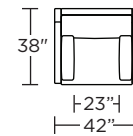

DLY-CHR-ST