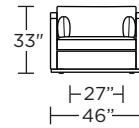

DLY-CH2-ST