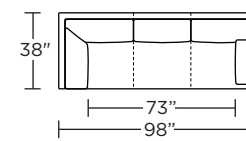

DLY-SQS-LA