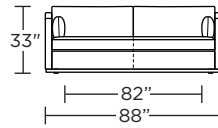

Standard Features:

- Advanced unidirectional suspension system
- Premium high-density, high-resiliency foam seat cushions encased in down
- Loose bench seat and back cushions
- Single-needle top-stitch
- Limited lifetime warranty on frame and suspension
- Quick-ship delivery

Options:

- Premium high-density, high-resiliency foam seat cushions
- Extra-firm premium high-density, high-resiliency foam seat cushions
- Premium high-density, high-resiliency foam seat cushions encased in Trillium
- Multiple seat cushion option
- Wood base available in Dune, Ebony, Mink, or Oiled Ash finish
- Solid Natural Walnut base also available
- Contrasting cover available (three tone):
  - Color 1 - Body (dictates cost)
  - Color 2 or 3 - Back/seat cushions**
  - Color 4 - arm cushions

Leg height is 2"

**Use Color 2 for back/seat cushions with 2 seat option; Use Color 3 for back/seat cushions with bench seat cushion option

Please use actual leather, fabric, Crypton®, Sunbrella® and Ultrasuede® swatches when specifying furniture as the colors shown may vary due to the printing process.

DLY-SO2-ST