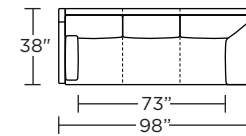

Leg height is 2"

**Use Color 2 for back/seat cushions with 2 seat option; Use Color 3 for back/seat cushions with bench seat cushion option

Please use actual leather, fabric, Crypton®, Sunbrella® and Ultrasuede® swatches when specifying furniture as the colors shown may vary due to the printing process.

DLY-LVS-LA

DLY-LVS-RA

Note: Dotted line indicates seam on leather, Ultrasuede® and up the roll fabrics. Seams are eliminated with railroaded fabrics.

Scale: 1/8 inch = 1 foot
All dimensions are approximate and subject to change.
Specify components from the sitting position.