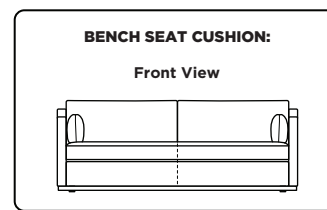

Leg height is 2"

**Use Color 2 for back/seat cushions with 2 seat option; Use Color 3 for back/seat cushions with bench seat cushion option

Please use actual leather, fabric, Crypton®, Sunbrella® and Ultrasuede® swatches when specifying furniture as the colors shown may vary due to the printing process.

DLY-LVS-LA

DLY-LVS-RA

Note: Dotted line indicates seam on leather, Ultrasuede® and up the roll fabrics. Seams are eliminated with railroaded fabrics.

Scale: 1/8 inch = 1 foot
All dimensions are approximate and subject to change.
Specify components from the sitting position.